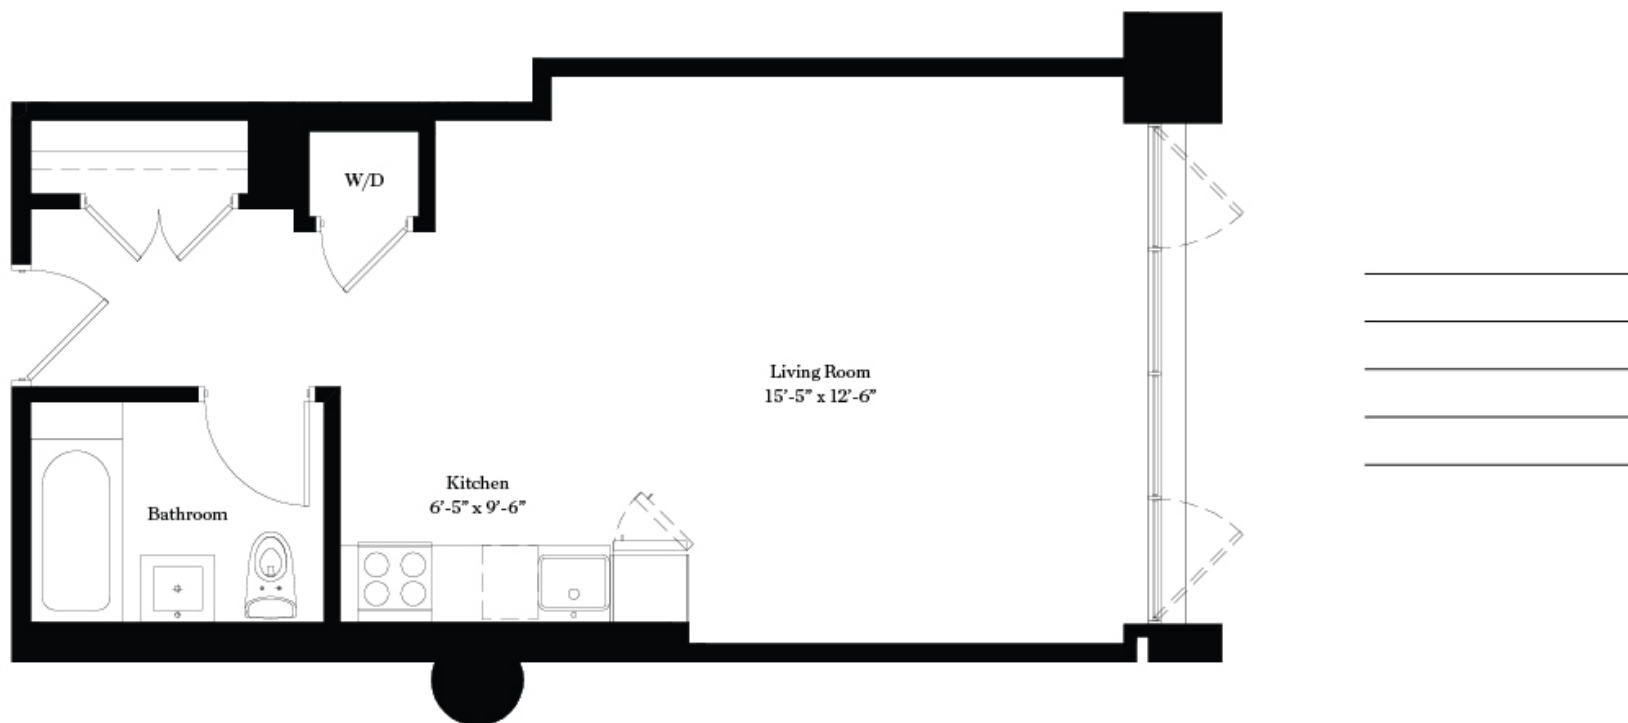

BROOKLYN 55 HOPE -VINTAGE WILLIAMSBURG- NEW YORK

FLOORPLAN - STUDIO

1ST FLOOR

BROOKLYN
55
HOPE
— VINTAGE WILLIAMSBURG —
NEW YORK

LOFT 101/485 SF

All information furnished herein is from sources deemed reliable. No representation is made nor is any to be implied as to the accuracy thereof and all information is submitted subject to errors, omissions, change of price, prior lease, or withdrawal without notice. All dimensions are approximate. For exact dimensions, please hire your own architect or engineer.