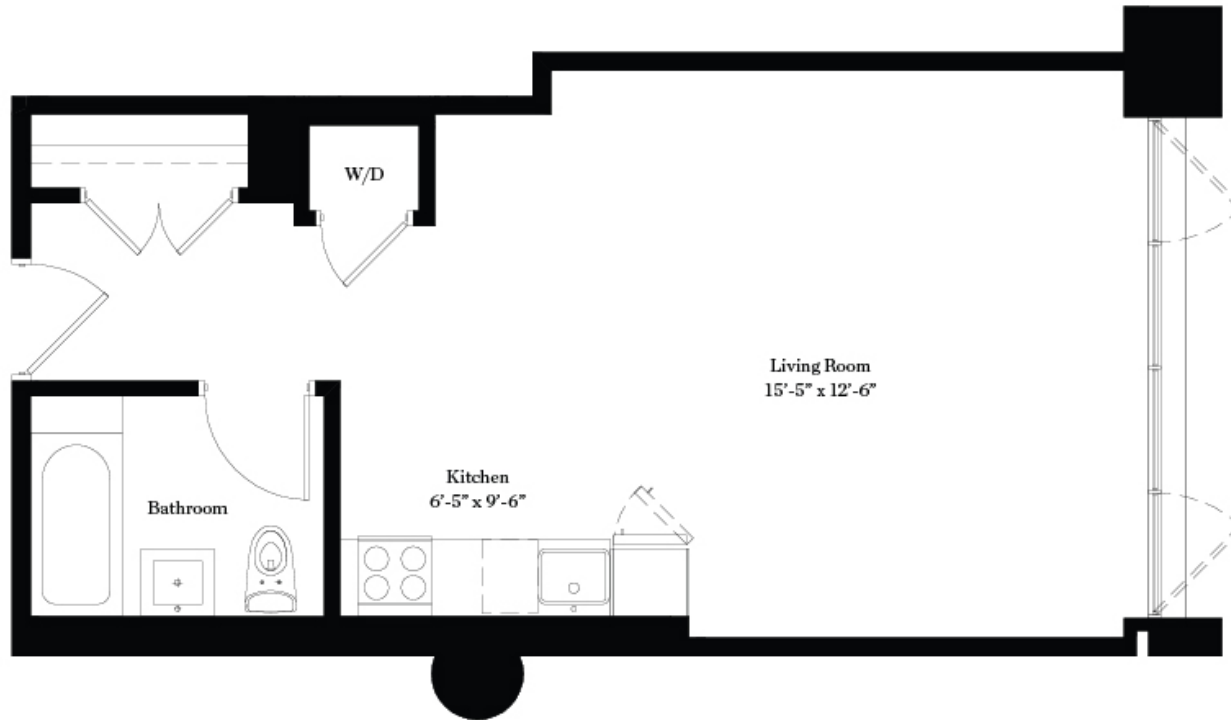

# BROOKLYN 55 HOPE -VINTAGE WILLIAMSBURG- NEW YORK

## FLOORPLAN - STUDIO

1ST FLOOR

BROOKLYN  
55  
**HOPE**  
— VINTAGE WILLIAMSBURG —  
NEW YORK

LOFT 101/485 SF

All information furnished herein is from sources deemed reliable. No representation is made nor is any to be implied as to the accuracy thereof and all information is submitted subject to errors, omissions, change of price, prior lease, or withdrawal without notice. All dimensions are approximate. For exact dimensions, please hire your own architect or engineer.