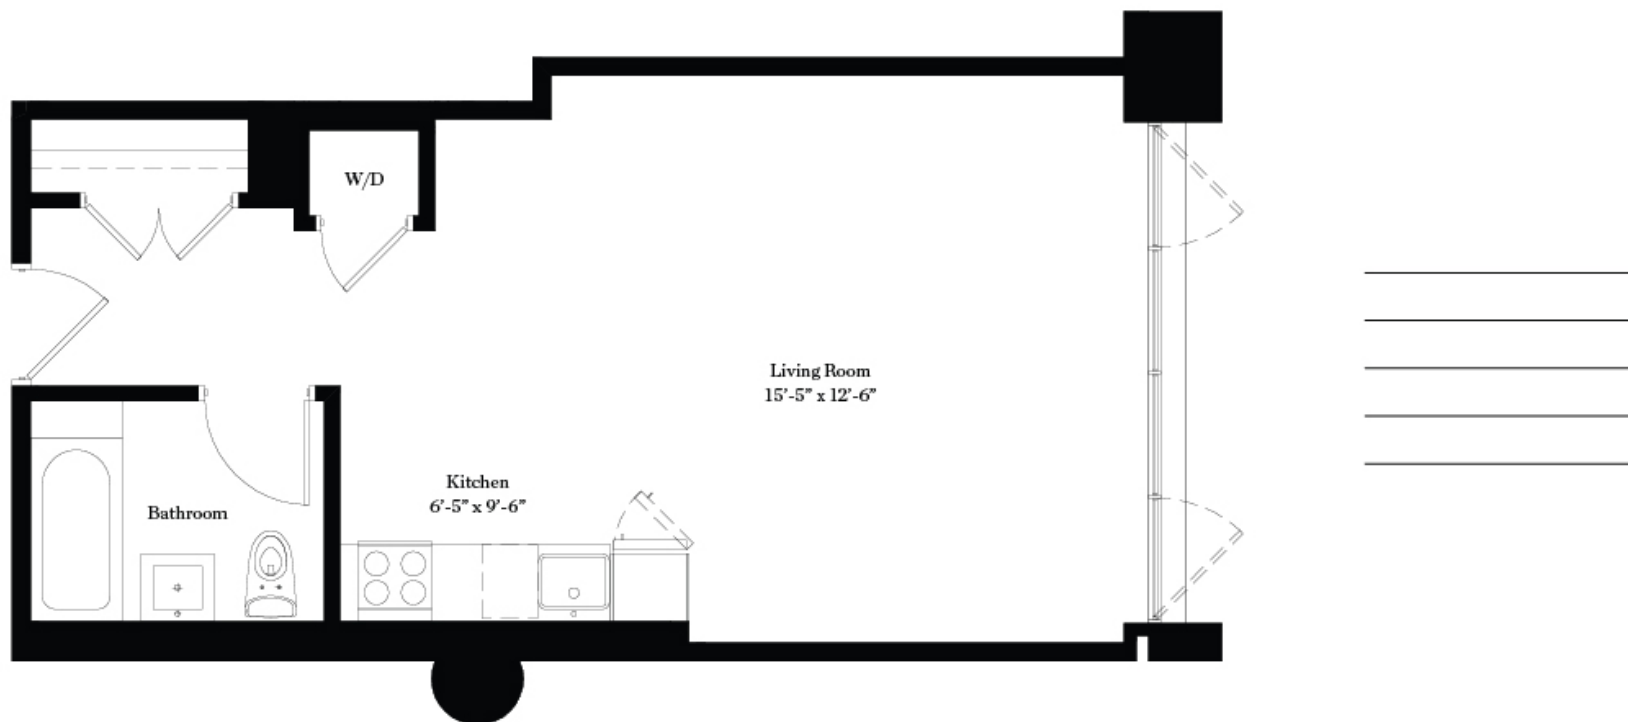

BROOKLYN 55 HOPE -VINTAGE WILLIAMSBURG- NEW YORK

FLOORPLAN - STUDIO

1ST FLOOR

BROOKLYN
55
HOPE
— VINTAGE WILLIAMSBURG —
NEW YORK

LOFT 101/485 SF

All information furnished herein is from sources deemed reliable. No representation is made nor is any to be implied as to the accuracy thereof and all information is submitted subject to errors, omissions, change of price, prior lease, or withdrawal without notice. All dimensions are approximate. For exact dimensions, please hire your own architect or engineer.