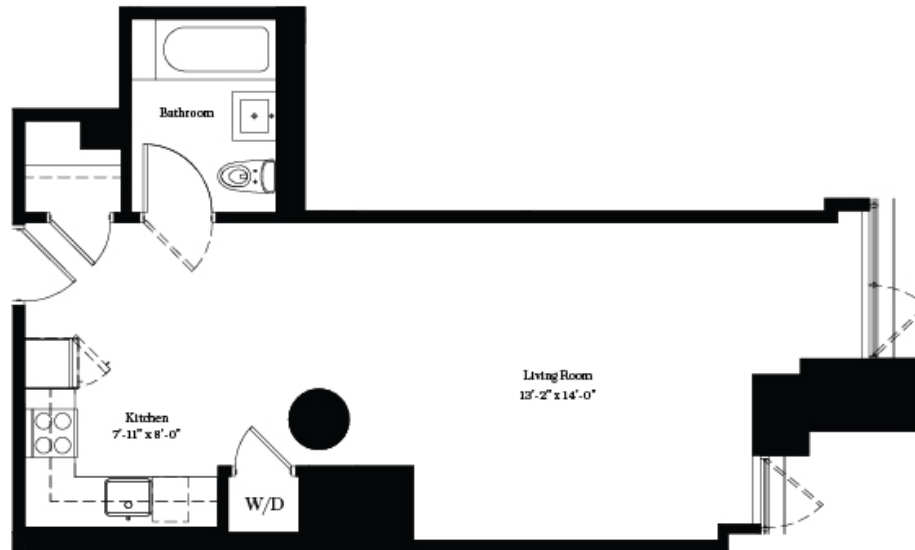

BROOKLYN 55 HOPE -VINTAGE WILLIAMSBURG- NEW YORK

FLOORPLAN - STUDIO

2ND TO
5TH FLOOR

BROOKLYN
55
HOPE
— VINTAGE WILLIAMSBURG —
NEW YORK

LOFT 205 TO 505 / 550 SF

All information furnished herein is from sources deemed reliable. No representation is made nor is any to be implied as to the accuracy thereof and all information is submitted subject to errors, omissions, change of price, prior lease, or withdrawal without notice. All dimensions are approximate. For exact dimensions, please hire your own architect or engineer.