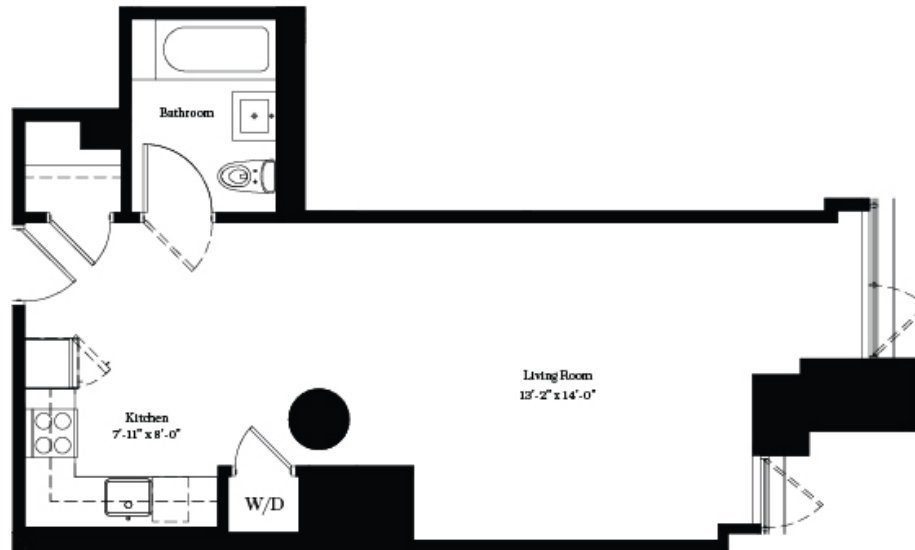

# BROOKLYN 55 HOPE -VINTAGE WILLIAMSBURG- NEW YORK

## FLOORPLAN - STUDIO

2ND TO  
5TH FLOOR

BROOKLYN  
**55**  
**HOPE**  
— VINTAGE WILLIAMSBURG —  
NEW YORK

LOFT 205 TO 505 / 550 SF

All information furnished herein is from sources deemed reliable. No representation is made nor is any to be implied as to the accuracy thereof and all information is submitted subject to errors, omissions, change of price, prior lease, or withdrawal without notice. All dimensions are approximate. For exact dimensions, please hire your own architect or engineer.