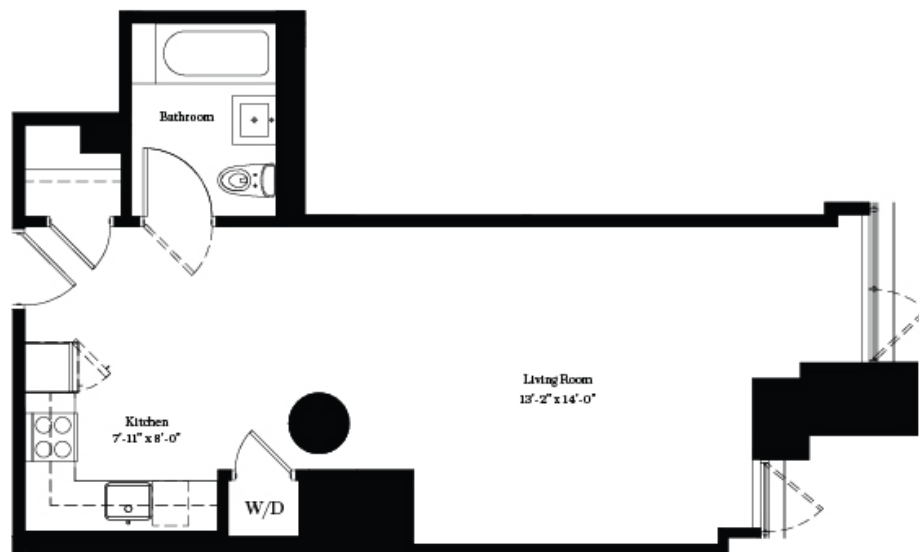

# BROOKLYN 55 HOPE -VINTAGE WILLIAMSBURG- NEW YORK

## FLOORPLAN - STUDIO

2ND TO  
5TH FLOOR

BROOKLYN  
55  
**HOPE**  
— VINTAGE WILLIAMSBURG —  
NEW YORK

LOFT 205 TO 505 / 550 SF

All information furnished herein is from sources deemed reliable. No representation is made nor is any to be implied as to the accuracy thereof and all information is submitted subject to errors, omissions, change of price, prior lease, or withdrawal without notice. All dimensions are approximate. For exact dimensions, please hire your own architect or engineer.