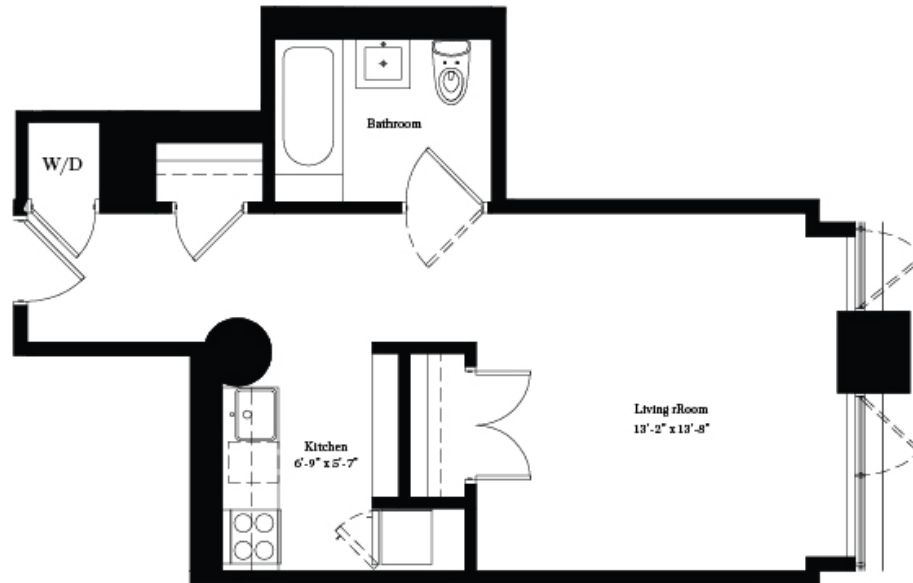

# BROOKLYN 55 HOPE -VINTAGE WILLIAMSBURG- NEW YORK

## FLOORPLAN - STUDIO

2ND TO  
5TH FLOOR

BROOKLYN  
**55**  
**HOPE**  
— VINTAGE WILLIAMSBURG —  
NEW YORK

LOFT 206 TO 506 / 460 SF

All information furnished herein is from sources deemed reliable. No representation is made nor is any to be implied as to the accuracy thereof and all information is submitted subject to errors, omissions, change of price, prior lease, or withdrawal without notice. All dimensions are approximate. For exact dimensions, please hire your own architect or engineer.