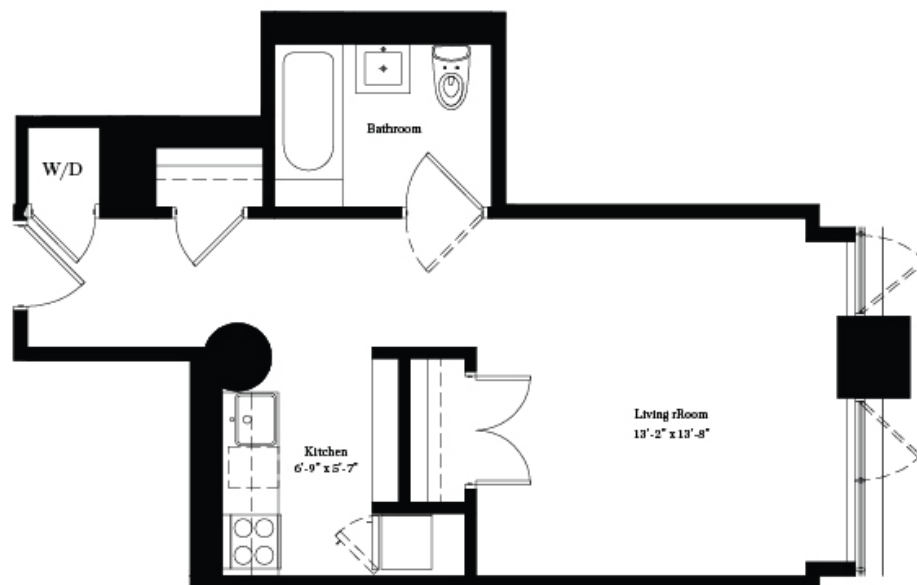

BROOKLYN 55 HOPE -VINTAGE WILLIAMSBURG- NEW YORK

FLOORPLAN - STUDIO

2ND TO
5TH FLOOR

BROOKLYN
55
HOPE
— VINTAGE WILLIAMSBURG —
NEW YORK

LOFT 206 TO 506 / 460 SF

All information furnished herein is from sources deemed reliable. No representation is made nor is any to be implied as to the accuracy thereof and all information is submitted subject to errors, omissions, change of price, prior lease, or withdrawal without notice. All dimensions are approximate. For exact dimensions, please hire your own architect or engineer.