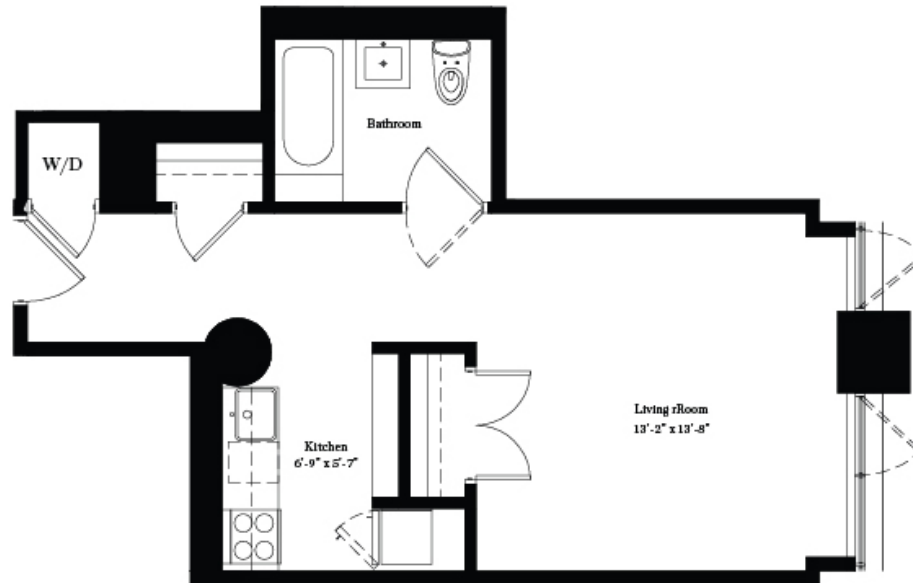

BROOKLYN 55 HOPE -VINTAGE WILLIAMSBURG- NEW YORK

FLOORPLAN - STUDIO

2ND TO
5TH FLOOR

BROOKLYN
55
HOPE
— VINTAGE WILLIAMSBURG —
NEW YORK

LOFT 206 TO 506 / 460 SF

All information furnished herein is from sources deemed reliable. No representation is made nor is any to be implied as to the accuracy thereof and all information is submitted subject to errors, omissions, change of price, prior lease, or withdrawal without notice. All dimensions are approximate. For exact dimensions, please hire your own architect or engineer.