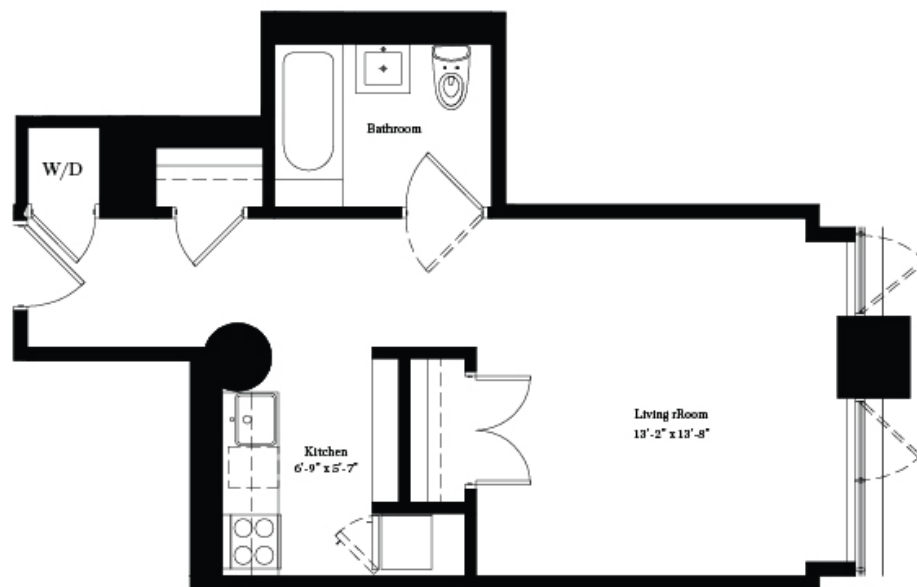

# BROOKLYN 55 HOPE -VINTAGE WILLIAMSBURG- NEW YORK

## FLOORPLAN - STUDIO

2ND TO  
5TH FLOOR

BROOKLYN  
**55**  
**HOPE**  
— VINTAGE WILLIAMSBURG —  
NEW YORK

LOFT 206 TO 506 / 460 SF

All information furnished herein is from sources deemed reliable. No representation is made nor is any to be implied as to the accuracy thereof and all information is submitted subject to errors, omissions, change of price, prior lease, or withdrawal without notice. All dimensions are approximate. For exact dimensions, please hire your own architect or engineer.