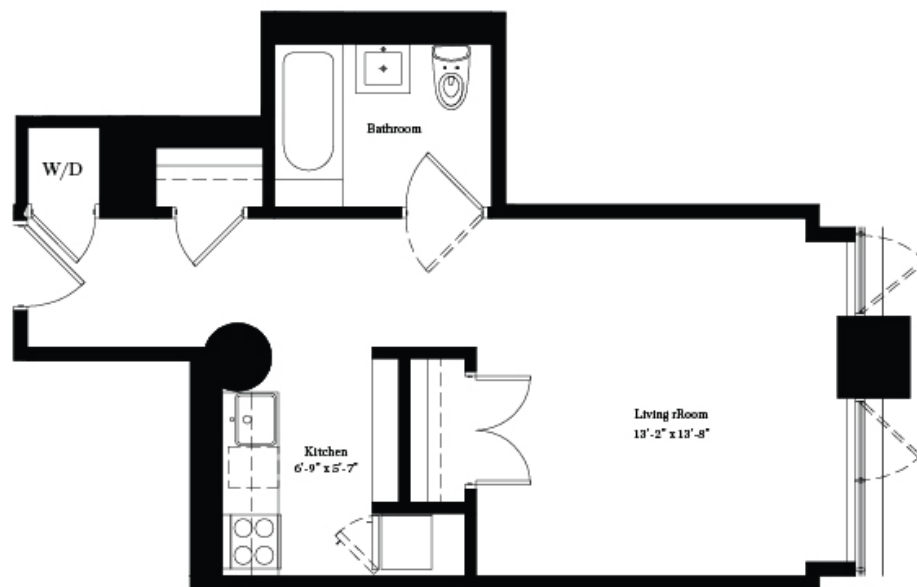

BROOKLYN 55 HOPE -VINTAGE WILLIAMSBURG- NEW YORK

FLOORPLAN - STUDIO

2ND TO
5TH FLOOR

BROOKLYN
55
HOPE
— VINTAGE WILLIAMSBURG —
NEW YORK

LOFT 206 TO 506 / 460 SF

All information furnished herein is from sources deemed reliable. No representation is made nor is any to be implied as to the accuracy thereof and all information is submitted subject to errors, omissions, change of price, prior lease, or withdrawal without notice. All dimensions are approximate. For exact dimensions, please hire your own architect or engineer.