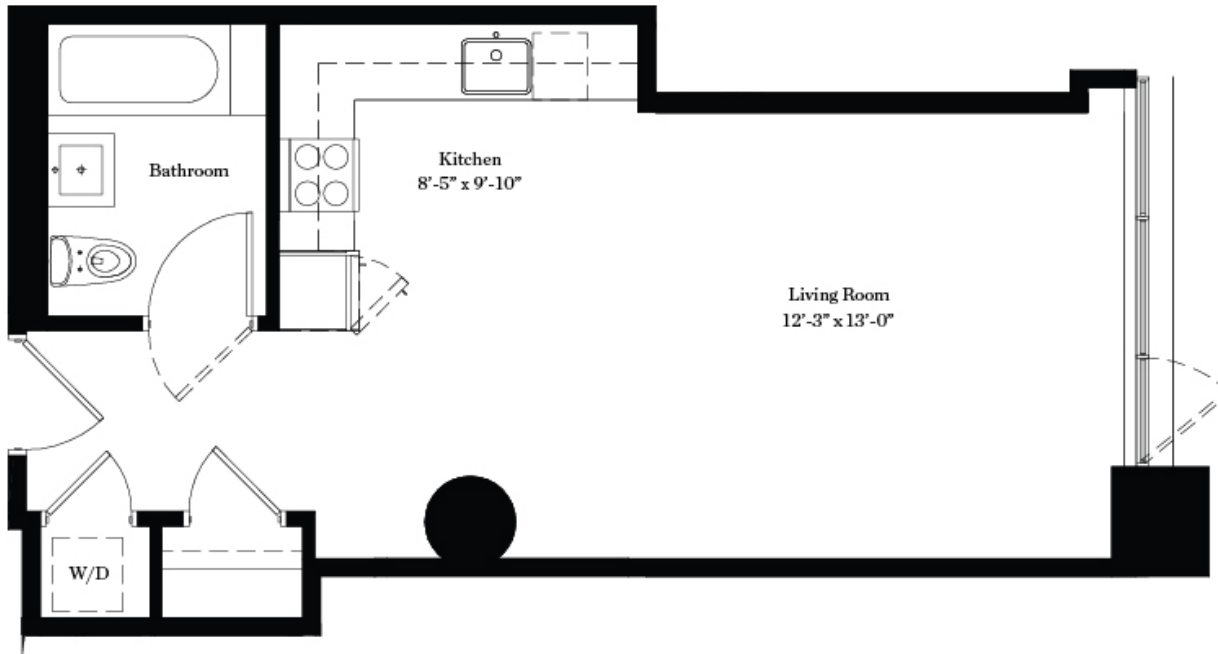

**BROOKLYN 55 HOPE -VINTAGE WILLIAMSBURG- NEW YORK**  
FLOORPLAN - STUDIO

6TH FLOOR

BROOKLYN  
**55**  
**HOPE**  
— VINTAGE WILLIAMSBURG —  
NEW YORK

LOFT 602 / 469 SF

All information furnished herein is from sources deemed reliable. No representation is made nor is any to be implied as to the accuracy thereof and all information is submitted subject to errors, omissions, change of price, prior lease, or withdrawal without notice. All dimensions are approximate. For exact dimensions, please hire your own architect or engineer.