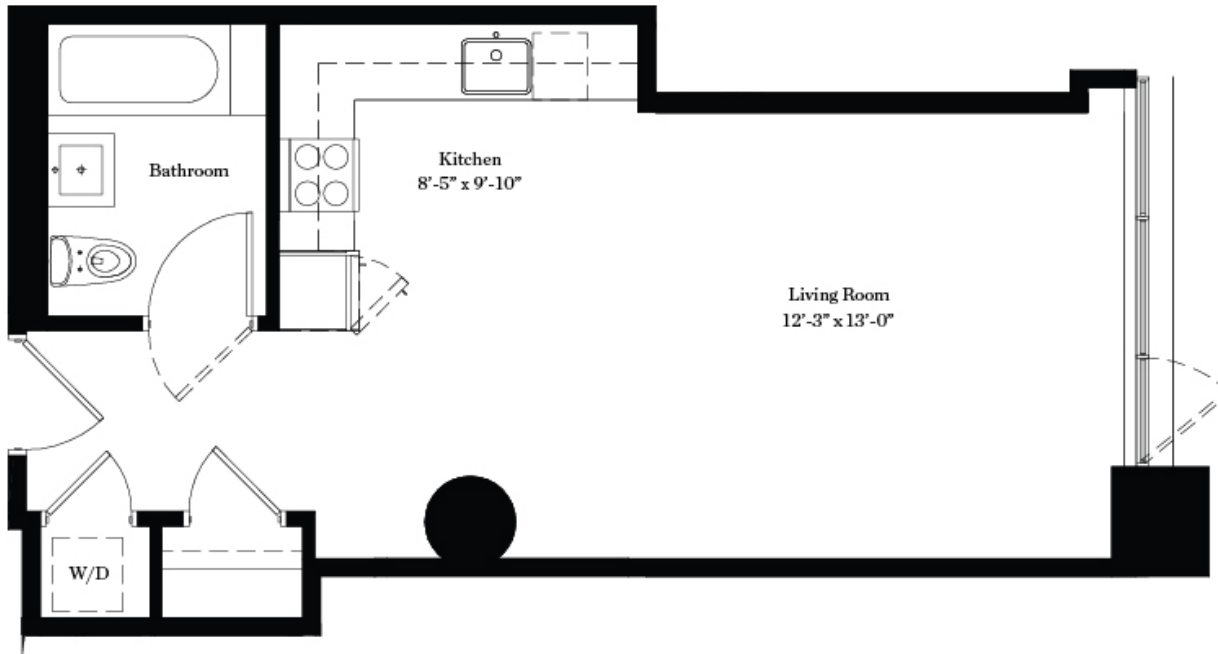

# BROOKLYN 55 HOPE -VINTAGE WILLIAMSBURG- NEW YORK

## FLOORPLAN - STUDIO

6TH FLOOR

BROOKLYN  
55  
**HOPE**  
— VINTAGE WILLIAMSBURG —  
NEW YORK

LOFT 602 / 469 SF

All information furnished herein is from sources deemed reliable. No representation is made nor is any to be implied as to the accuracy thereof and all information is submitted subject to errors, omissions, change of price, prior lease, or withdrawal without notice. All dimensions are approximate. For exact dimensions, please hire your own architect or engineer.