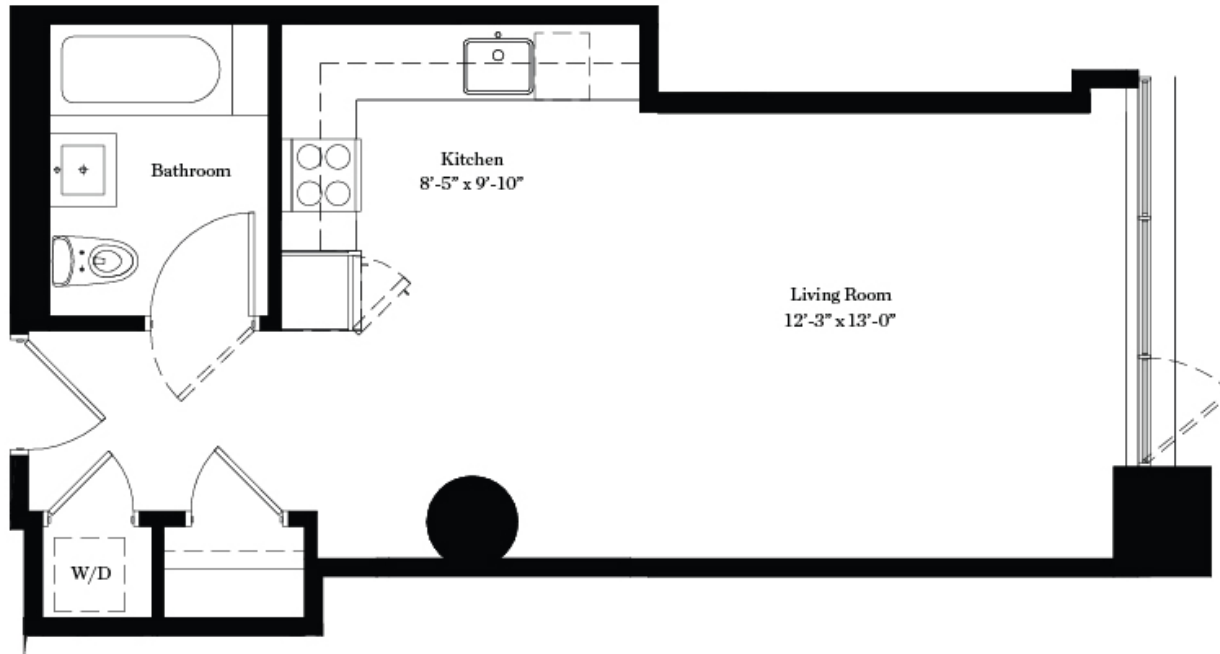

BROOKLYN 55 HOPE -VINTAGE WILLIAMSBURG- NEW YORK

FLOORPLAN - STUDIO

6TH FLOOR

BROOKLYN
55
HOPE
— VINTAGE WILLIAMSBURG —
NEW YORK

LOFT 602 / 469 SF

All information furnished herein is from sources deemed reliable. No representation is made nor is any to be implied as to the accuracy thereof and all information is submitted subject to errors, omissions, change of price, prior lease, or withdrawal without notice. All dimensions are approximate. For exact dimensions, please hire your own architect or engineer.