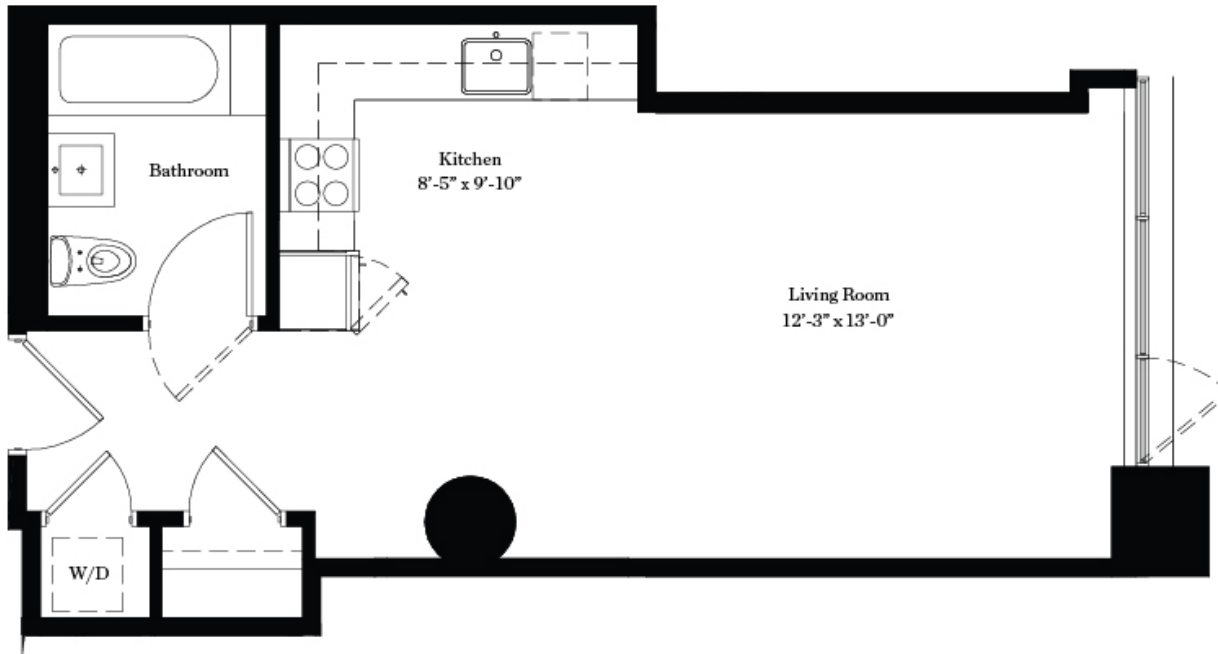

BROOKLYN 55 HOPE -VINTAGE WILLIAMSBURG- NEW YORK

FLOORPLAN - STUDIO

6TH FLOOR

BROOKLYN
55
HOPE
— VINTAGE WILLIAMSBURG —
NEW YORK

LOFT 602 / 469 SF

All information furnished herein is from sources deemed reliable. No representation is made nor is any to be implied as to the accuracy thereof and all information is submitted subject to errors, omissions, change of price, prior lease, or withdrawal without notice. All dimensions are approximate. For exact dimensions, please hire your own architect or engineer.