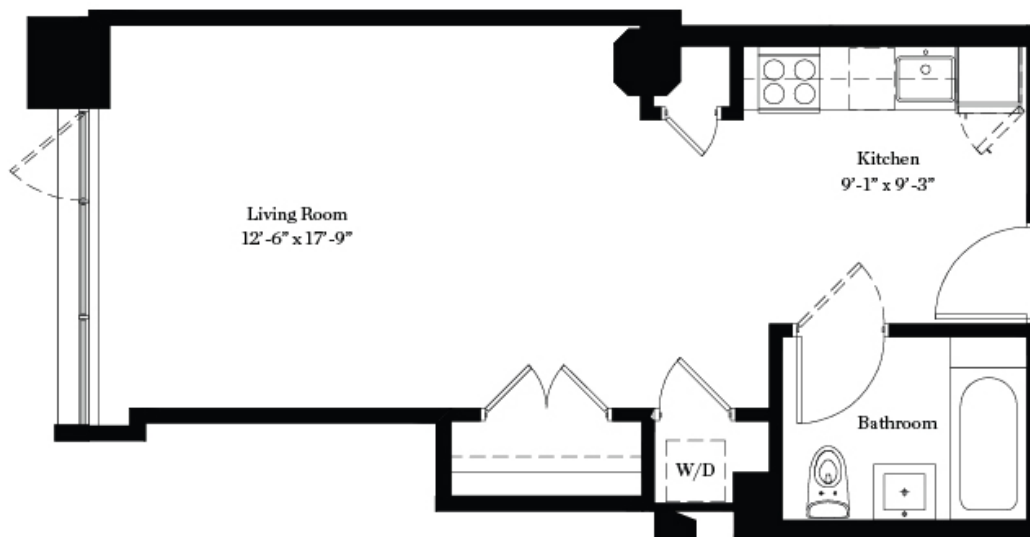

BROOKLYN 55 HOPE -VINTAGE WILLIAMSBURG- NEW YORK

FLOORPLAN - STUDIO

6TH FLOOR

LOFT 615 / 488 SF

All information furnished herein is from sources deemed reliable. No representation is made nor is any to be implied as to the accuracy thereof and all information is submitted subject to errors, omissions, change of price, prior lease, or withdrawal without notice. All dimensions are approximate. For exact dimensions, please hire your own architect or engineer.