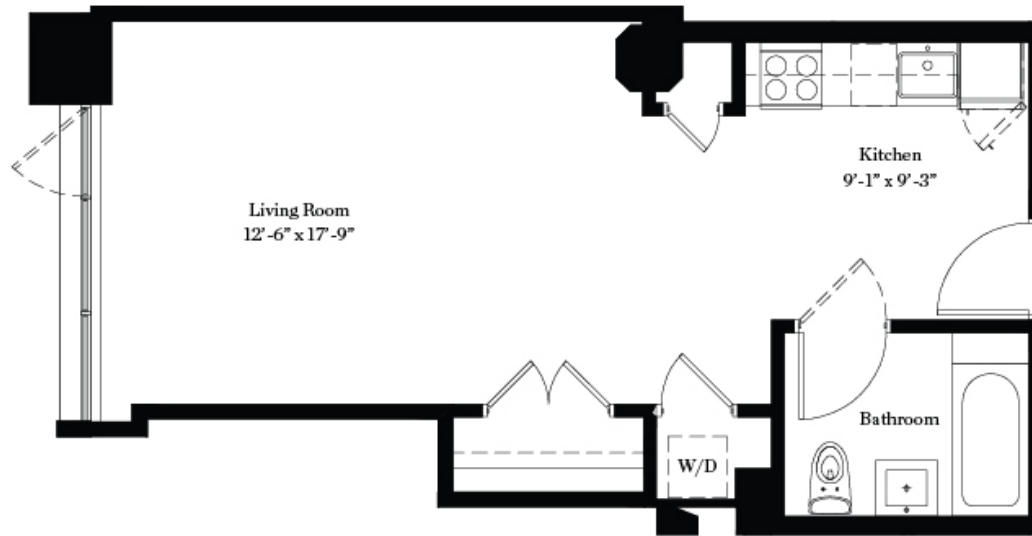

# BROOKLYN 55 HOPE -VINTAGE WILLIAMSBURG- NEW YORK

## FLOORPLAN - STUDIO

6TH FLOOR

LOFT 615 / 488 SF

All information furnished herein is from sources deemed reliable. No representation is made nor is any to be implied as to the accuracy thereof and all information is submitted subject to errors, omissions, change of price, prior lease, or withdrawal without notice. All dimensions are approximate. For exact dimensions, please hire your own architect or engineer.