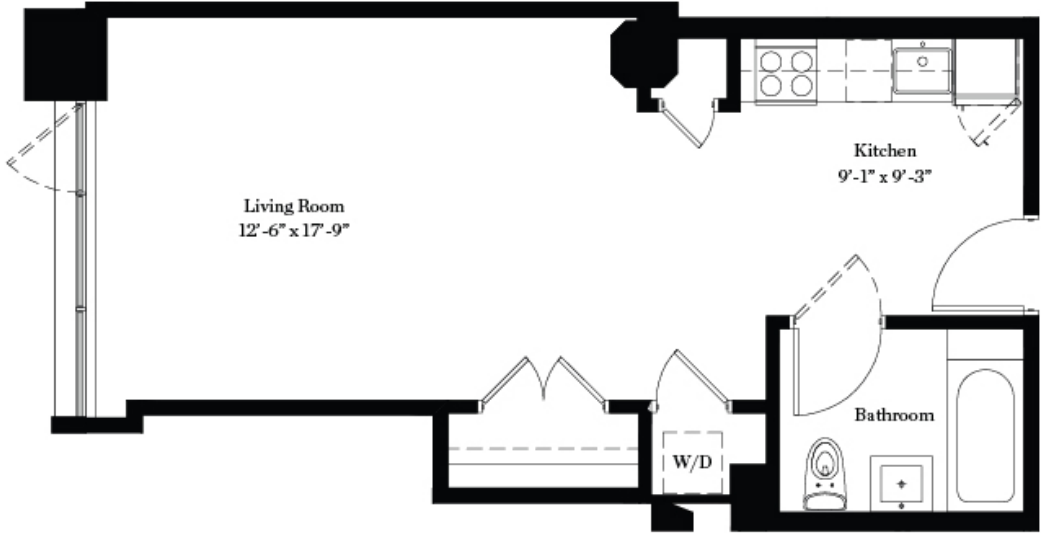

BROOKLYN 55 HOPE -VINTAGE WILLIAMSBURG- NEW YORK
FLOORPLAN - STUDIO

6TH FLOOR

BROOKLYN
55
HOPE
— VINTAGE WILLIAMSBURG —
NEW YORK

LOFT 615 / 488 SF

All information furnished herein is from sources deemed reliable. No representation is made nor is any to be implied as to the accuracy thereof and all information is submitted subject to errors, omissions, change of price, prior lease, or withdrawal without notice. All dimensions are approximate. For exact dimensions, please hire your own architect or engineer.