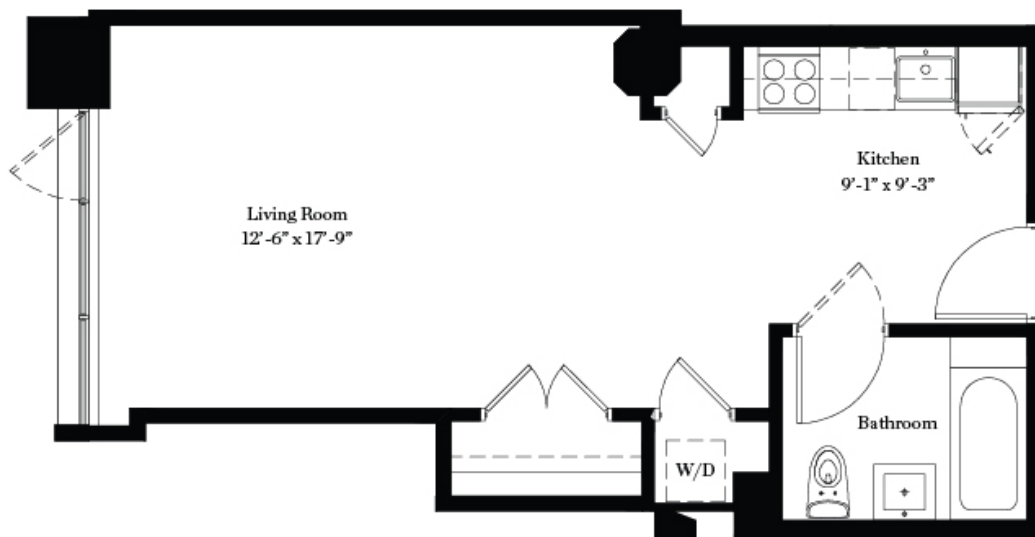

# BROOKLYN 55 HOPE -VINTAGE WILLIAMSBURG- NEW YORK

## FLOORPLAN - STUDIO

6TH FLOOR

LOFT 615 / 488 SF

All information furnished herein is from sources deemed reliable. No representation is made nor is any to be implied as to the accuracy thereof and all information is submitted subject to errors, omissions, change of price, prior lease, or withdrawal without notice. All dimensions are approximate. For exact dimensions, please hire your own architect or engineer.