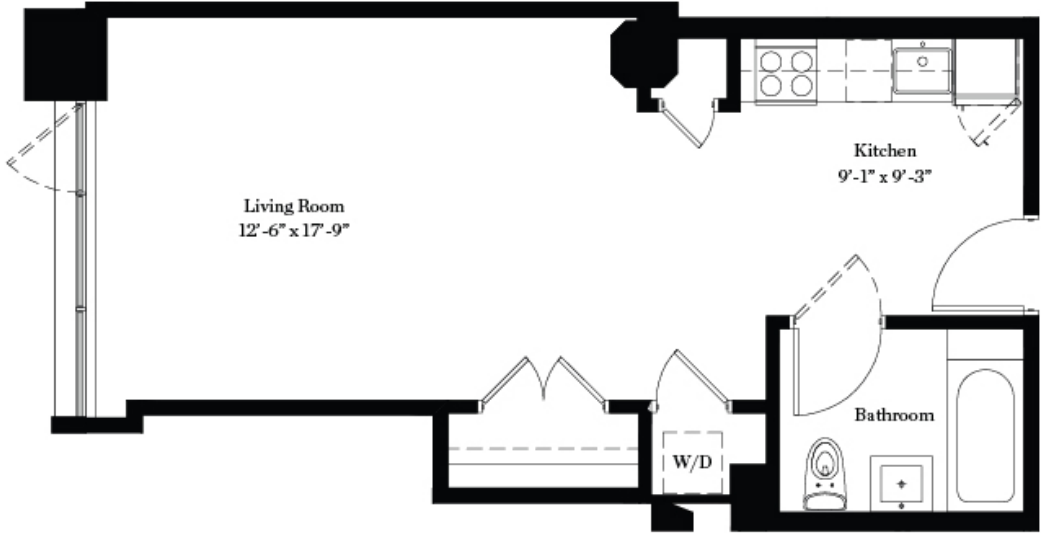

BROOKLYN 55 HOPE -VINTAGE WILLIAMSBURG- NEW YORK FLOORPLAN - STUDIO

6TH FLOOR

BROOKLYN
55
HOPE
— VINTAGE WILLIAMSBURG —
NEW YORK

LOFT 615 / 488 SF

All information furnished herein is from sources deemed reliable. No representation is made nor is any to be implied as to the accuracy thereof and all information is submitted subject to errors, omissions, change of price, prior lease, or withdrawal without notice. All dimensions are approximate. For exact dimensions, please hire your own architect or engineer.