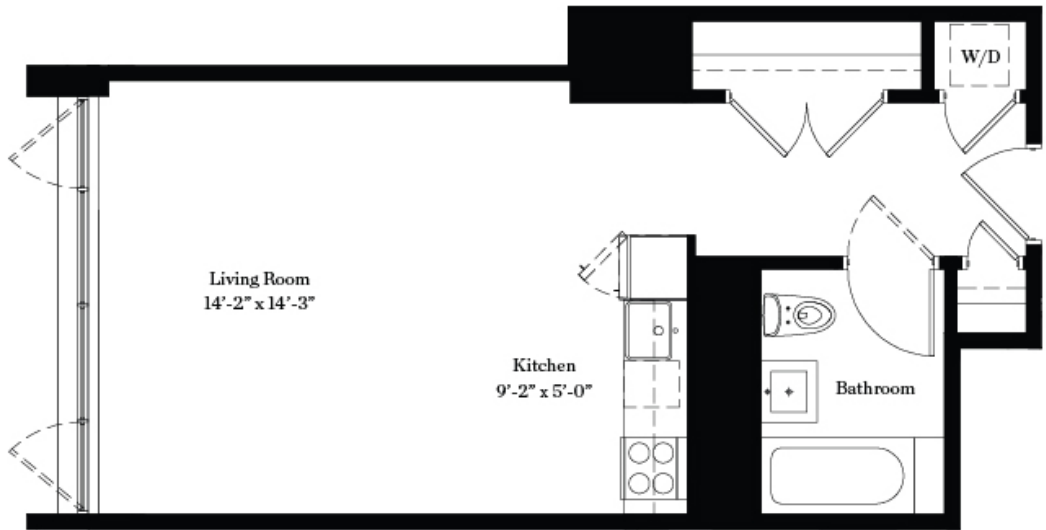

BROOKLYN 55 HOPE -VINTAGE WILLIAMSBURG- NEW YORK

FLOORPLAN - STUDIO

6TH FLOOR

BROOKLYN
55
HOPE
— VINTAGE WILLIAMSBURG —
NEW YORK

LOFT 617 / 478 SF

All information furnished herein is from sources deemed reliable. No representation is made nor is any to be implied as to the accuracy thereof and all information is submitted subject to errors, omissions, change of price, prior lease, or withdrawal without notice. All dimensions are approximate. For exact dimensions, please hire your own architect or engineer.