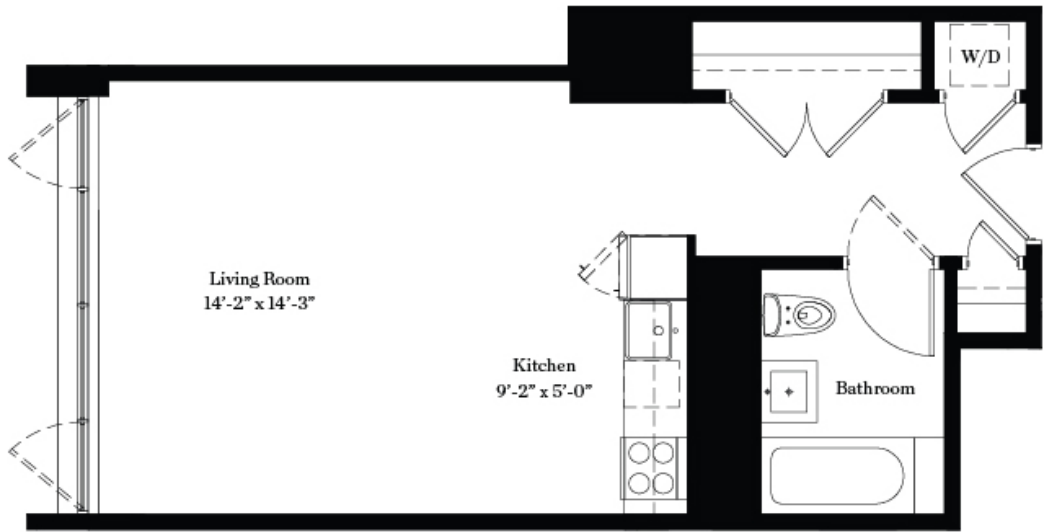

# BROOKLYN 55 HOPE -VINTAGE WILLIAMSBURG- NEW YORK

## FLOORPLAN - STUDIO

6TH FLOOR

BROOKLYN  
**55**  
**HOPE**  
— VINTAGE WILLIAMSBURG —  
NEW YORK

LOFT 617 / 478 SF

All information furnished herein is from sources deemed reliable. No representation is made nor is any to be implied as to the accuracy thereof and all information is submitted subject to errors, omissions, change of price, prior lease, or withdrawal without notice. All dimensions are approximate. For exact dimensions, please hire your own architect or engineer.