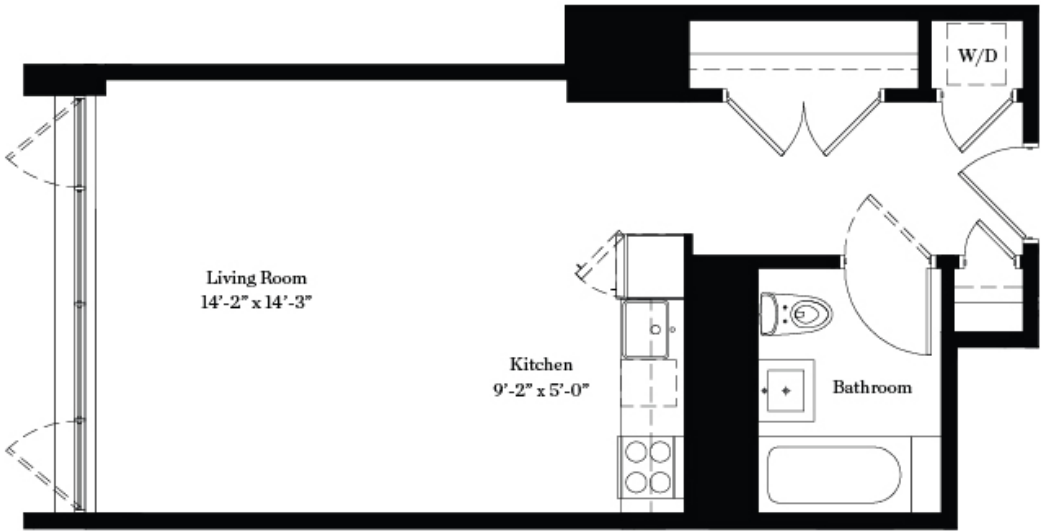

BROOKLYN 55 HOPE -VINTAGE WILLIAMSBURG- NEW YORK

FLOORPLAN - STUDIO

6TH FLOOR

BROOKLYN
55
HOPE
— VINTAGE WILLIAMSBURG —
NEW YORK

LOFT 617 / 478 SF

All information furnished herein is from sources deemed reliable. No representation is made nor is any to be implied as to the accuracy thereof and all information is submitted subject to errors, omissions, change of price, prior lease, or withdrawal without notice. All dimensions are approximate. For exact dimensions, please hire your own architect or engineer.