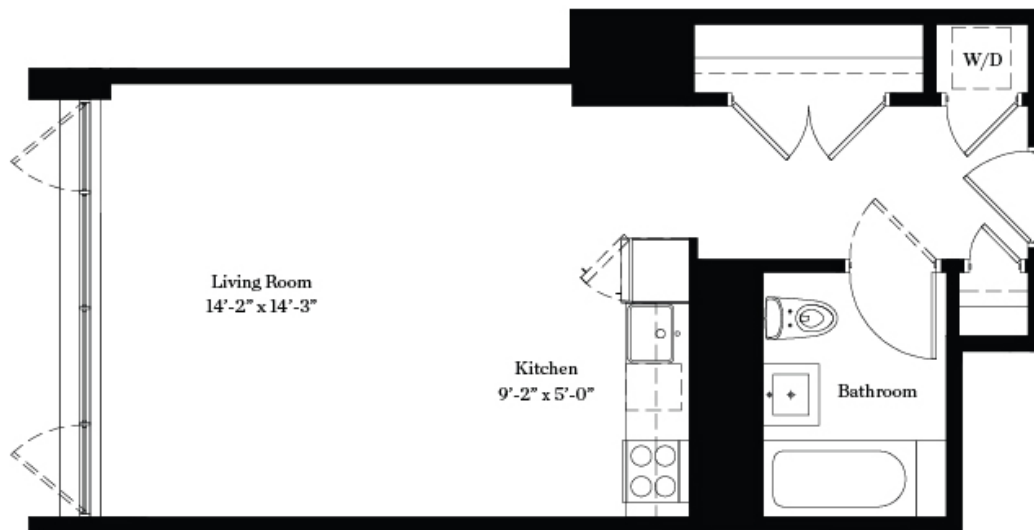

BROOKLYN 55 HOPE -VINTAGE WILLIAMSBURG- NEW YORK

FLOORPLAN - STUDIO

6TH FLOOR

BROOKLYN
55
HOPE
— VINTAGE WILLIAMSBURG —
NEW YORK

LOFT 617 / 478 SF

All information furnished herein is from sources deemed reliable. No representation is made nor is any to be implied as to the accuracy thereof and all information is submitted subject to errors, omissions, change of price, prior lease, or withdrawal without notice. All dimensions are approximate. For exact dimensions, please hire your own architect or engineer.