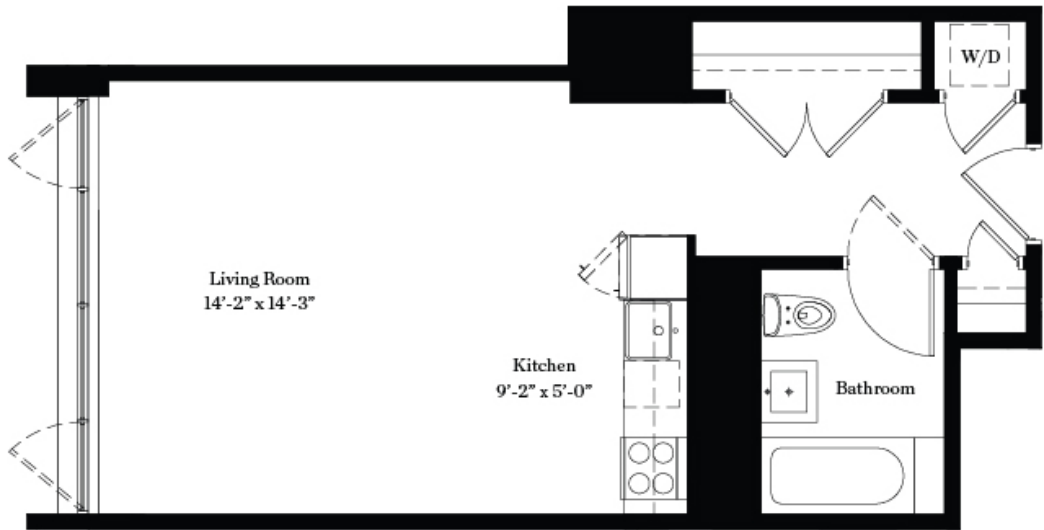

BROOKLYN 55 HOPE -VINTAGE WILLIAMSBURG- NEW YORK FLOORPLAN - STUDIO

6TH FLOOR

BROOKLYN
55
HOPE
— VINTAGE WILLIAMSBURG —
NEW YORK

LOFT 617 / 478 SF

All information furnished herein is from sources deemed reliable. No representation is made nor is any to be implied as to the accuracy thereof and all information is submitted subject to errors, omissions, change of price, prior lease, or withdrawal without notice. All dimensions are approximate. For exact dimensions, please hire your own architect or engineer.