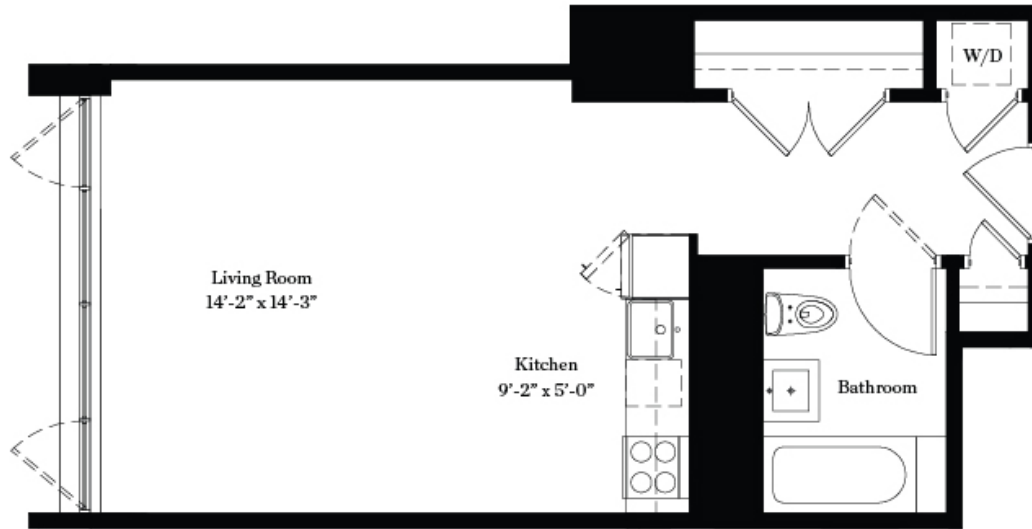

BROOKLYN 55 HOPE -VINTAGE WILLIAMSBURG- NEW YORK

FLOORPLAN - STUDIO

6TH FLOOR

BROOKLYN
55
HOPE
— VINTAGE WILLIAMSBURG —
NEW YORK

LOFT 617 / 478 SF

All information furnished herein is from sources deemed reliable. No representation is made nor is any to be implied as to the accuracy thereof and all information is submitted subject to errors, omissions, change of price, prior lease, or withdrawal without notice. All dimensions are approximate. For exact dimensions, please hire your own architect or engineer.