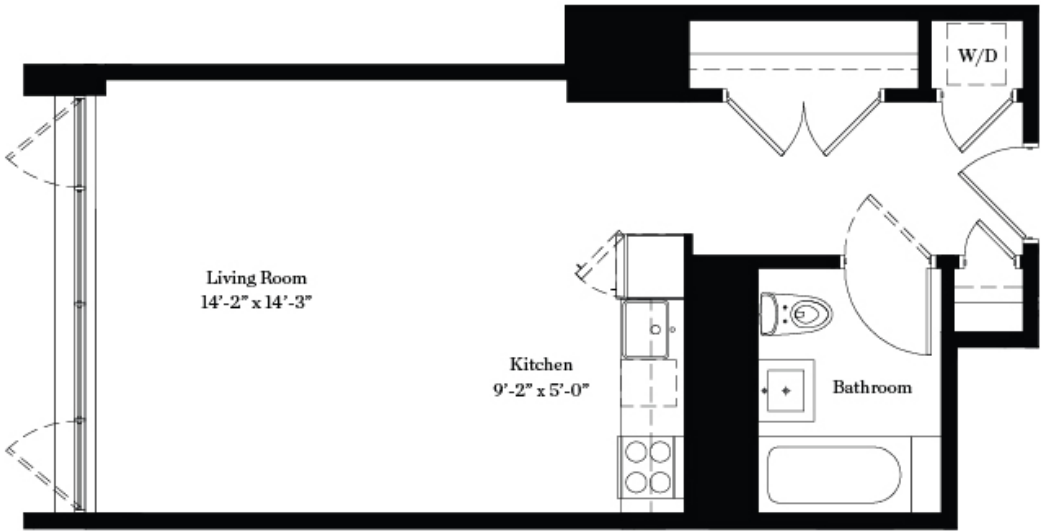

# BROOKLYN 55 HOPE -VINTAGE WILLIAMSBURG- NEW YORK

## FLOORPLAN - STUDIO

6TH FLOOR

BROOKLYN  
**55**  
**HOPE**  
— VINTAGE WILLIAMSBURG —  
NEW YORK

LOFT 617 / 478 SF

All information furnished herein is from sources deemed reliable. No representation is made nor is any to be implied as to the accuracy thereof and all information is submitted subject to errors, omissions, change of price, prior lease, or withdrawal without notice. All dimensions are approximate. For exact dimensions, please hire your own architect or engineer.