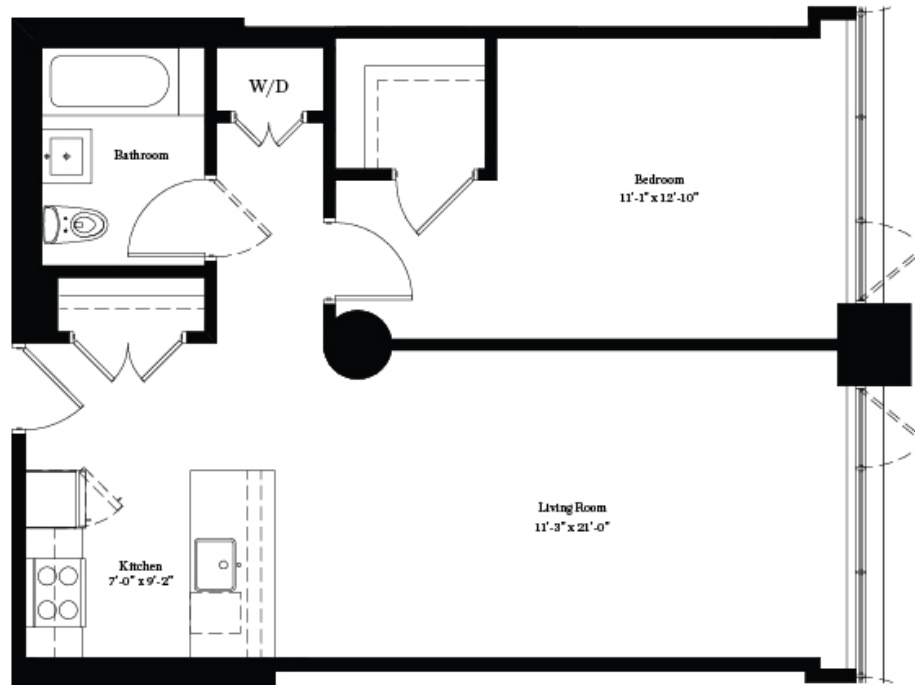

BROOKLYN 55 HOPE -VINTAGE WILLIAMSBURG- NEW YORK

FLOORPLAN - 1 BEDROOM

2ND TO
5TH FLOOR

BROOKLYN
55
HOPE
— VINTAGE WILLIAMSBURG —
NEW YORK

LOFT 204 TO 504 / 742 SF

All information furnished herein is from sources deemed reliable. No representation is made nor is any to be implied as to the accuracy thereof and all information is submitted subject to errors, omissions, change of price, prior lease, or withdrawal without notice. All dimensions are approximate. For exact dimensions, please hire your own architect or engineer.