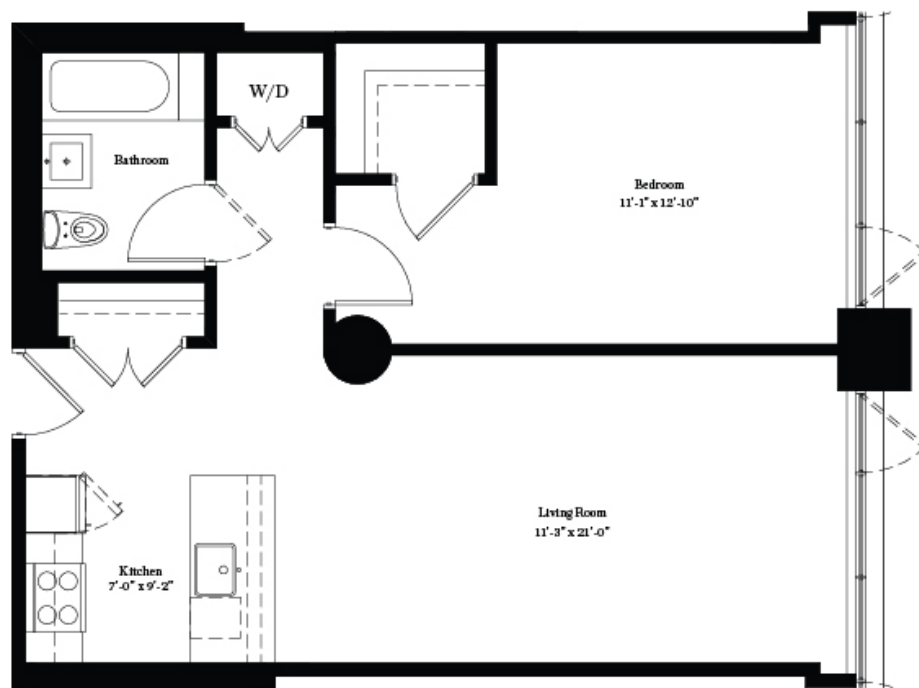

BROOKLYN 55 HOPE -VINTAGE WILLIAMSBURG- NEW YORK

FLOORPLAN - 1 BEDROOM

2ND TO
5TH FLOOR

BROOKLYN
55
HOPE
— VINTAGE WILLIAMSBURG —
NEW YORK

LOFT 204 TO 504 / 742 SF

All information furnished herein is from sources deemed reliable. No representation is made nor is any to be implied as to the accuracy thereof and all information is submitted subject to errors, omissions, change of price, prior lease, or withdrawal without notice. All dimensions are approximate. For exact dimensions, please hire your own architect or engineer.