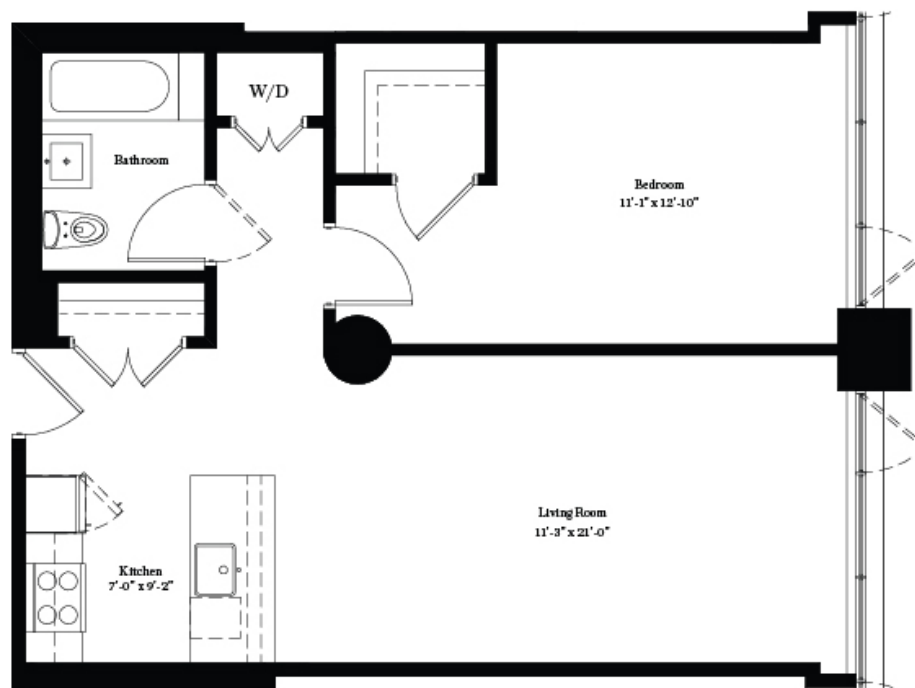

BROOKLYN 55 HOPE -VINTAGE WILLIAMSBURG- NEW YORK

FLOORPLAN - 1 BEDROOM

2ND TO
5TH FLOOR

BROOKLYN
55
HOPE
— VINTAGE WILLIAMSBURG —
NEW YORK

LOFT 204 TO 504 / 742 SF

All information furnished herein is from sources deemed reliable. No representation is made nor is any to be implied as to the accuracy thereof and all information is submitted subject to errors, omissions, change of price, prior lease, or withdrawal without notice. All dimensions are approximate. For exact dimensions, please hire your own architect or engineer.