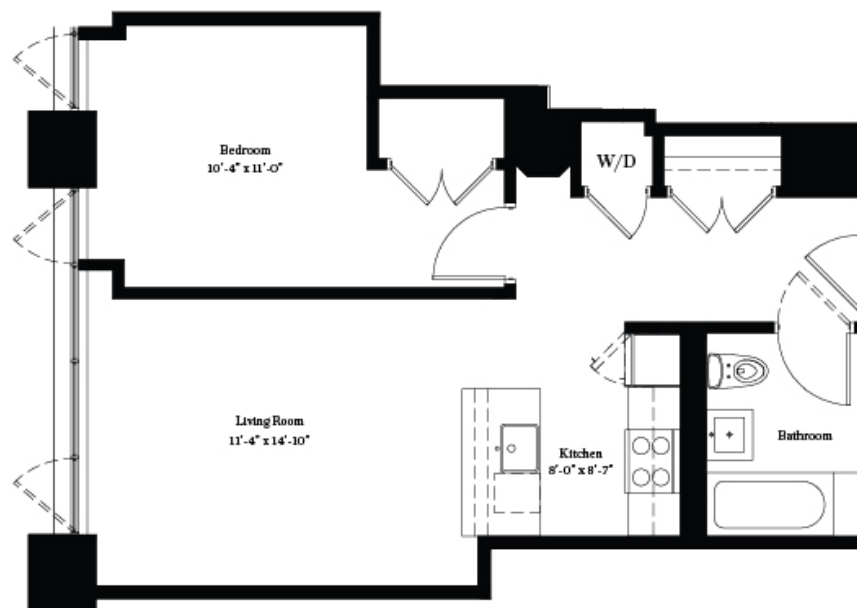

# BROOKLYN 55 HOPE -VINTAGE WILLIAMSBURG- NEW YORK

## FLOORPLAN - 1 BEDROOM

2ND TO  
5TH FLOOR

BROOKLYN  
**55**  
**HOPE**  
— VINTAGE WILLIAMSBURG —  
NEW YORK

LOFT 215 TO 515 / 630 SF

All information furnished herein is from sources deemed reliable. No representation is made nor is any to be implied as to the accuracy thereof and all information is submitted subject to errors, omissions, change of price, prior lease, or withdrawal without notice. All dimensions are approximate. For exact dimensions, please hire your own architect or engineer.