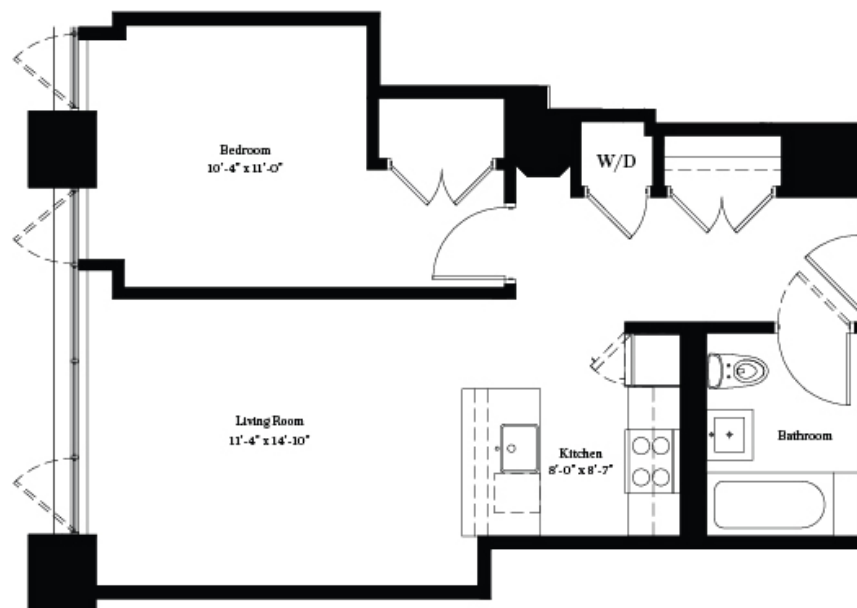

BROOKLYN 55 HOPE -VINTAGE WILLIAMSBURG- NEW YORK

FLOORPLAN - 1 BEDROOM

2ND TO
5TH FLOOR

BROOKLYN
55
HOPE
— VINTAGE WILLIAMSBURG —
NEW YORK

LOFT 215 TO 515 / 630 SF

All information furnished herein is from sources deemed reliable. No representation is made nor is any to be implied as to the accuracy thereof and all information is submitted subject to errors, omissions, change of price, prior lease, or withdrawal without notice. All dimensions are approximate. For exact dimensions, please hire your own architect or engineer.