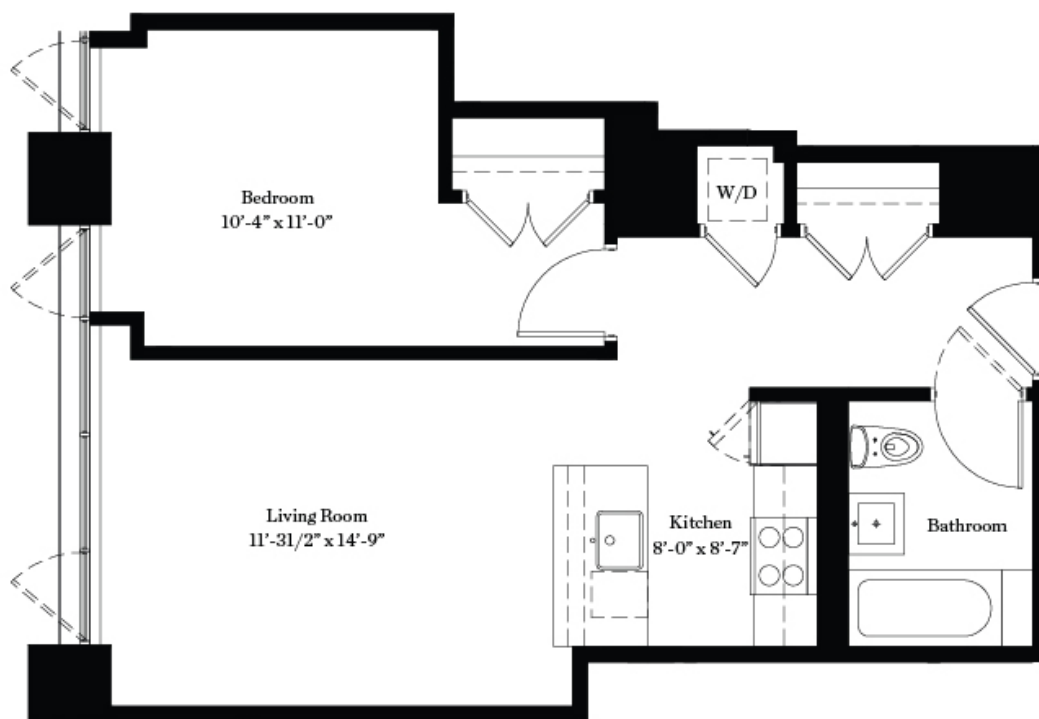

BROOKLYN 55 HOPE -VINTAGE WILLIAMSBURG- NEW YORK

FLOORPLAN - 1 BEDROOM

6TH FLOOR

BROOKLYN
55
HOPE

— VINTAGE WILLIAMSBURG —

NEW YORK

LOFT 616 / 630 SF

All information furnished herein is from sources deemed reliable. No representation is made nor is any to be implied as to the accuracy thereof and all information is submitted subject to errors, omissions, change of price, prior lease, or withdrawal without notice. All dimensions are approximate. For exact dimensions, please hire your own architect or engineer.