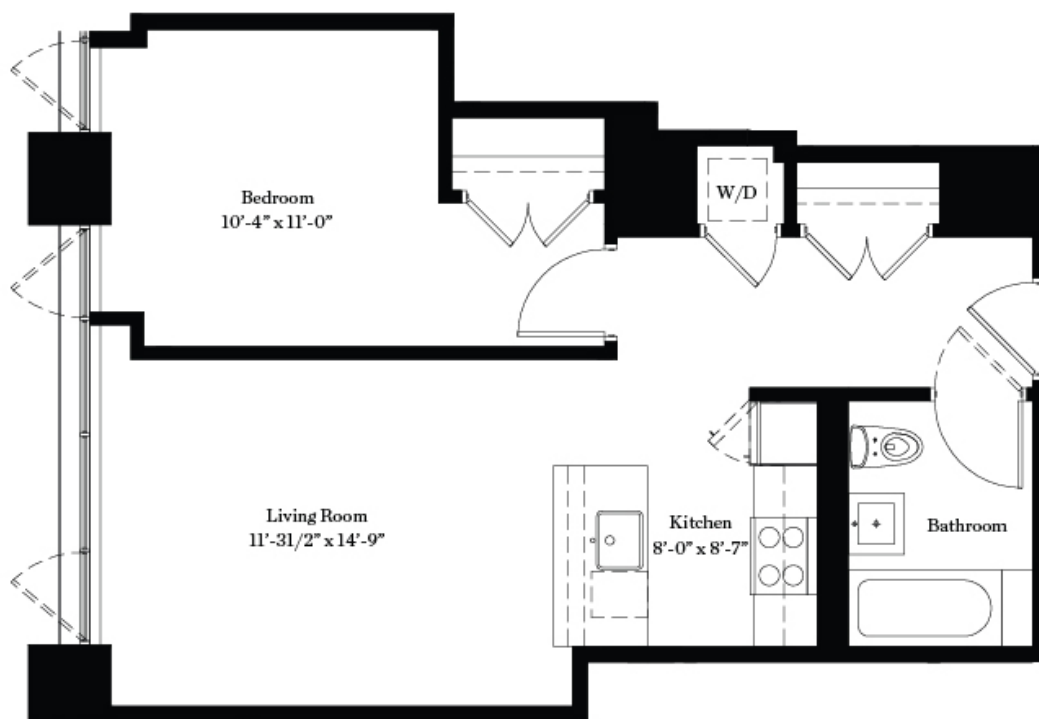

## FLOORPLAN - 1 BEDROOM

6TH FLOOR

BROOKLYN  
55  
**HOPE**

— VINTAGE WILLIAMSBURG —

NEW YORK

LOFT 616 / 630 SF

All information furnished herein is from sources deemed reliable. No representation is made nor is any to be implied as to the accuracy thereof and all information is submitted subject to errors, omissions, change of price, prior lease, or withdrawal without notice. All dimensions are approximate. For exact dimensions, please hire your own architect or engineer.