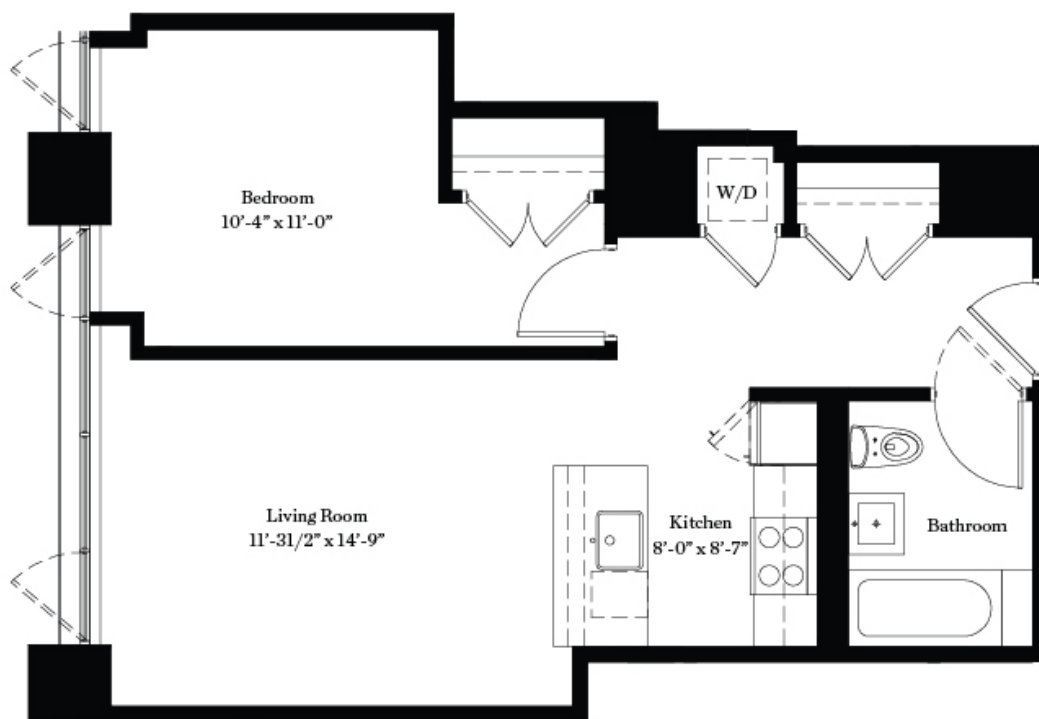

BROOKLYN 55 HOPE -VINTAGE WILLIAMSBURG- NEW YORK

FLOORPLAN - 1 BEDROOM

6TH FLOOR

BROOKLYN
55
HOPE
— VINTAGE WILLIAMSBURG —

LOFT 616 / 630 SF

All information furnished herein is from sources deemed reliable. No representation is made nor is any to be implied as to the accuracy thereof and all information is submitted subject to errors, omissions, change of price, prior lease, or withdrawal without notice. All dimensions are approximate. For exact dimensions, please hire your own architect or engineer.