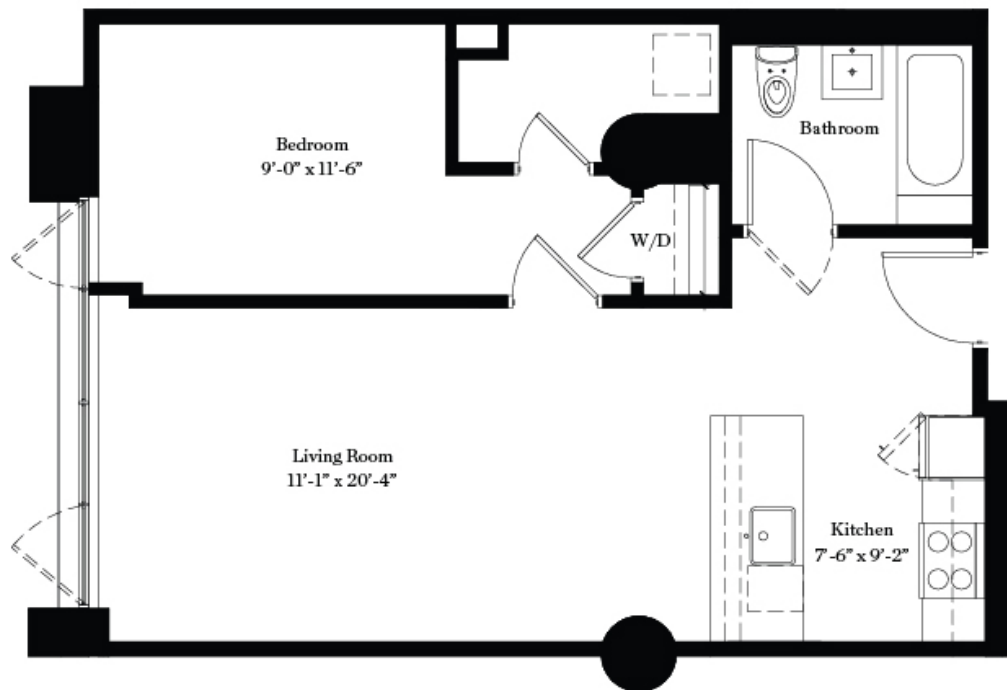

# BROOKLYN 55 HOPE -VINTAGE WILLIAMSBURG- NEW YORK

## FLOORPLAN - 1 BEDROOM

6TH FLOOR

BROOKLYN  
**55**  
**HOPE**  
— VINTAGE WILLIAMSBURG —  
NEW YORK

LOFT 621 / 647 SF

All information furnished herein is from sources deemed reliable. No representation is made nor is any to be implied as to the accuracy thereof and all information is submitted subject to errors, omissions, change of price, prior lease, or withdrawal without notice. All dimensions are approximate. For exact dimensions, please hire your own architect or engineer.