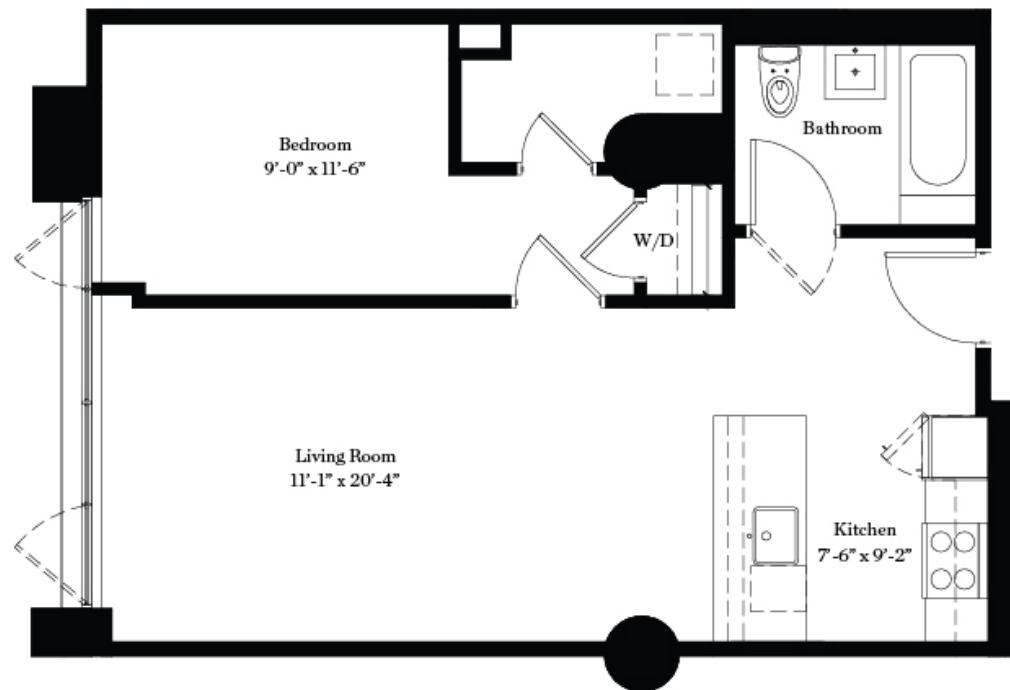

# BROOKLYN 55 HOPE -VINTAGE WILLIAMSBURG- NEW YORK

## FLOORPLAN - 1 BEDROOM

6TH FLOOR

BROOKLYN  
**55**  
**HOPE**  
— VINTAGE WILLIAMSBURG —  
NEW YORK

LOFT 621 / 647 SF

---

---

---

---