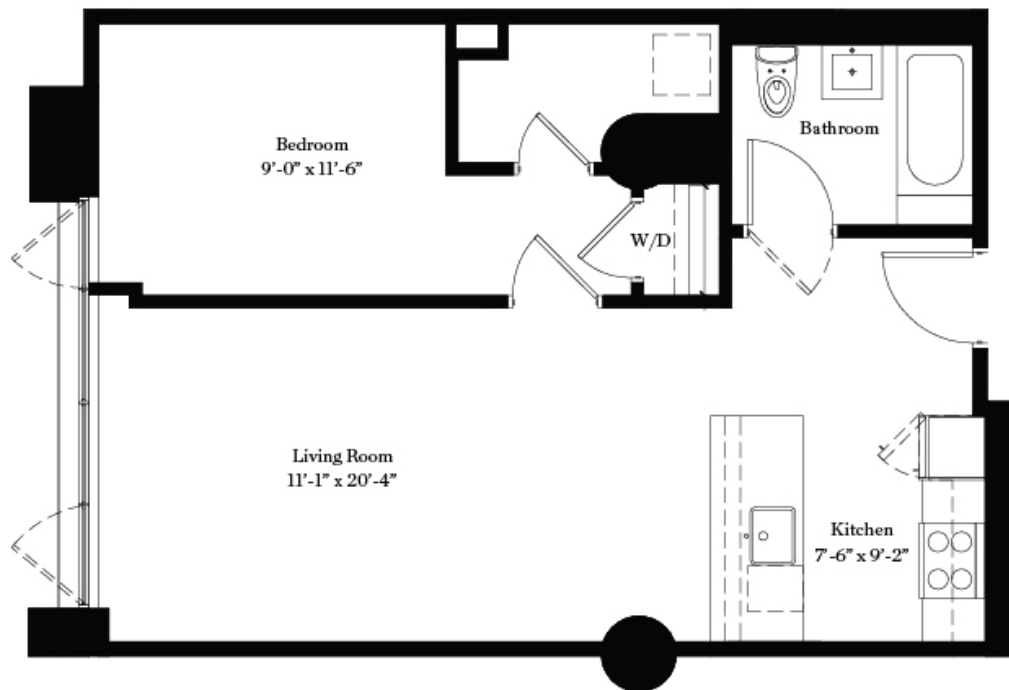

BROOKLYN 55 HOPE -VINTAGE WILLIAMSBURG- NEW YORK

FLOORPLAN - 1 BEDROOM

6TH FLOOR

BROOKLYN
55
HOPE
— VINTAGE WILLIAMSBURG —
NEW YORK

LOFT 621 / 647 SF

All information furnished herein is from sources deemed reliable. No representation is made nor is any to be implied as to the accuracy thereof and all information is submitted subject to errors, omissions, change of price, prior lease, or withdrawal without notice. All dimensions are approximate. For exact dimensions, please hire your own architect or engineer.