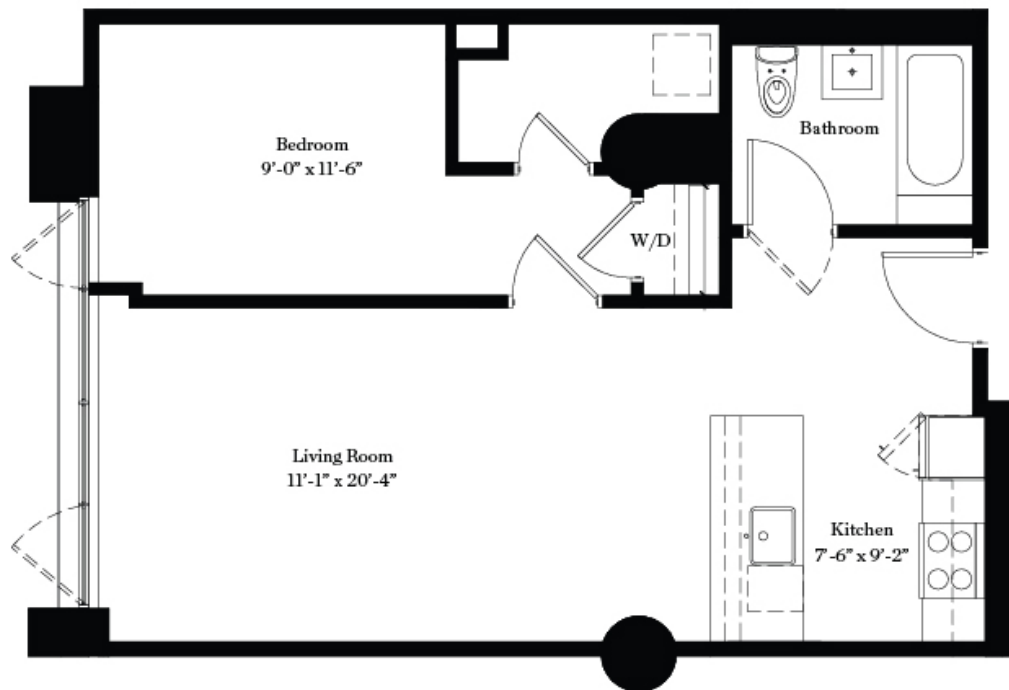

# BROOKLYN 55 HOPE -VINTAGE WILLIAMSBURG- NEW YORK

## FLOORPLAN - 1 BEDROOM

6TH FLOOR

BROOKLYN  
**55**  
**HOPE**  
— VINTAGE WILLIAMSBURG —  
NEW YORK

LOFT 621 / 647 SF

All information furnished herein is from sources deemed reliable. No representation is made nor is any to be implied as to the accuracy thereof and all information is submitted subject to errors, omissions, change of price, prior lease, or withdrawal without notice. All dimensions are approximate. For exact dimensions, please hire your own architect or engineer.