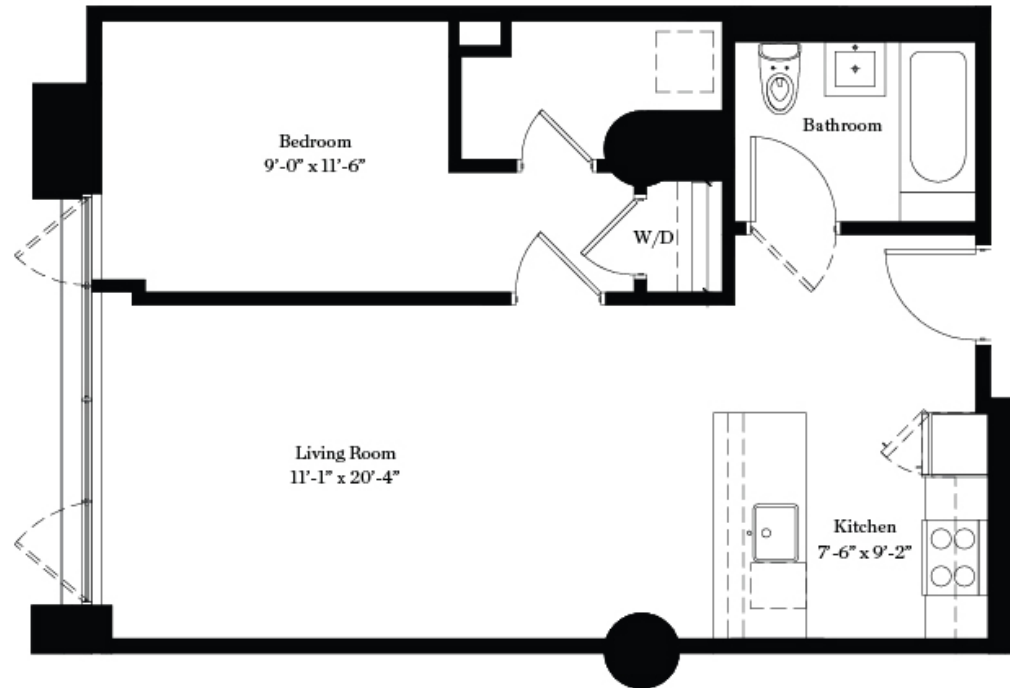

BROOKLYN 55 HOPE -VINTAGE WILLIAMSBURG- NEW YORK
FLOORPLAN - 1 BEDROOM

6TH FLOOR

BROOKLYN
55
HOPE
— VINTAGE WILLIAMSBURG —
NEW YORK

LOFT 621 / 647 SF

All information furnished herein is from sources deemed reliable. No representation is made nor is any to be implied as to the accuracy thereof and all information is submitted subject to errors, omissions, change of price, prior lease, or withdrawal without notice. All dimensions are approximate. For exact dimensions, please hire your own architect or engineer.