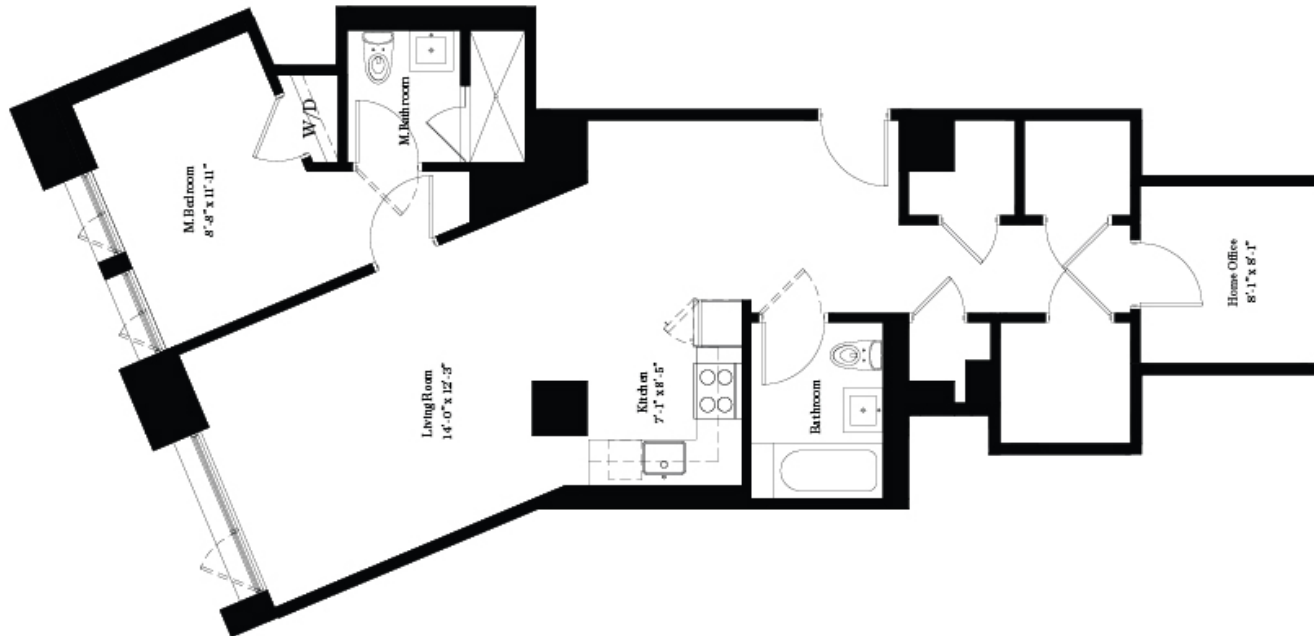

BROOKLYN 55 HOPE -VINTAGE WILLIAMSBURG- NEW YORK
FLOORPLAN - 1 BEDROOM & HOME OFFICE

2ND TO
5TH FLOOR

BROOKLYN
55
HOPE
— VINTAGE WILLIAMSBURG —
NEW YORK

LOFT 208 TO 508 / 976 SF

All information furnished herein is from sources deemed reliable. No representation is made nor is any to be implied as to the accuracy thereof and all information is submitted subject to errors, omissions, change of price, prior lease, or withdrawal without notice. All dimensions are approximate. For exact dimensions, please hire your own architect or engineer.