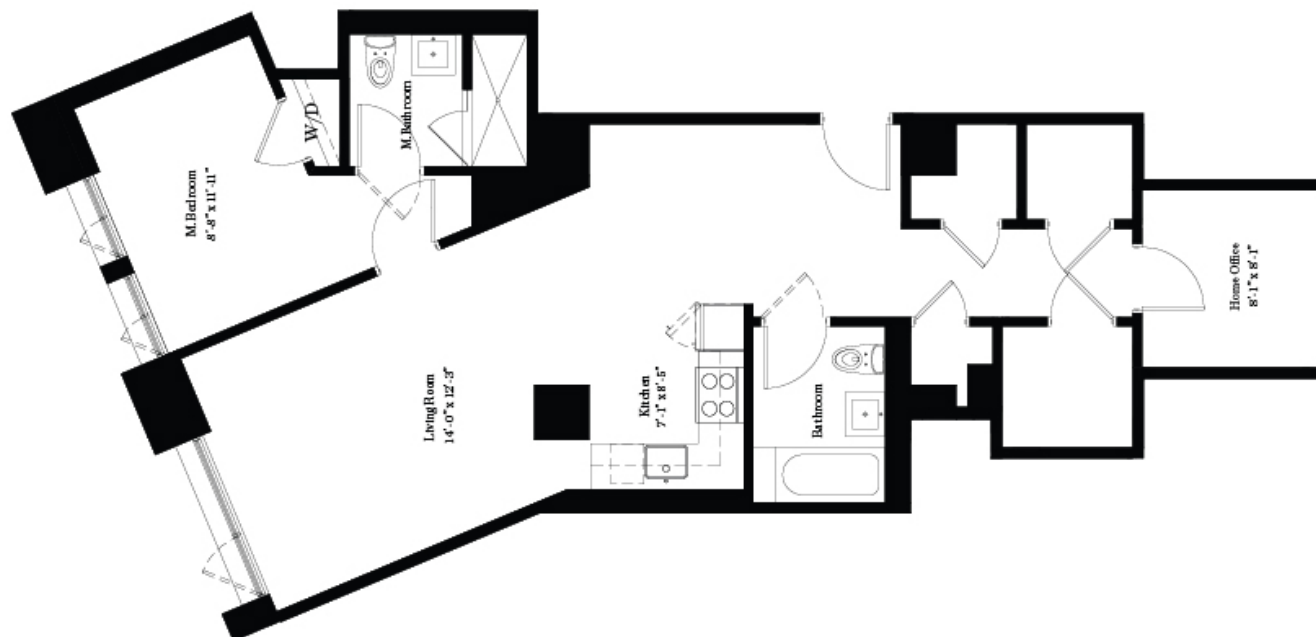

BROOKLYN 55 HOPE -VINTAGE WILLIAMSBURG- NEW YORK

FLOORPLAN - 1 BEDROOM & HOME OFFICE

2ND TO
5TH FLOOR

BROOKLYN
55
HOPE
— VINTAGE WILLIAMSBURG —
NEW YORK

LOFT 208 TO 508 / 976 SF

All information furnished herein is from sources deemed reliable. No representation is made nor is any to be implied as to the accuracy thereof and all information is submitted subject to errors, omissions, change of price, prior lease, or withdrawal without notice. All dimensions are approximate. For exact dimensions, please hire your own architect or engineer.