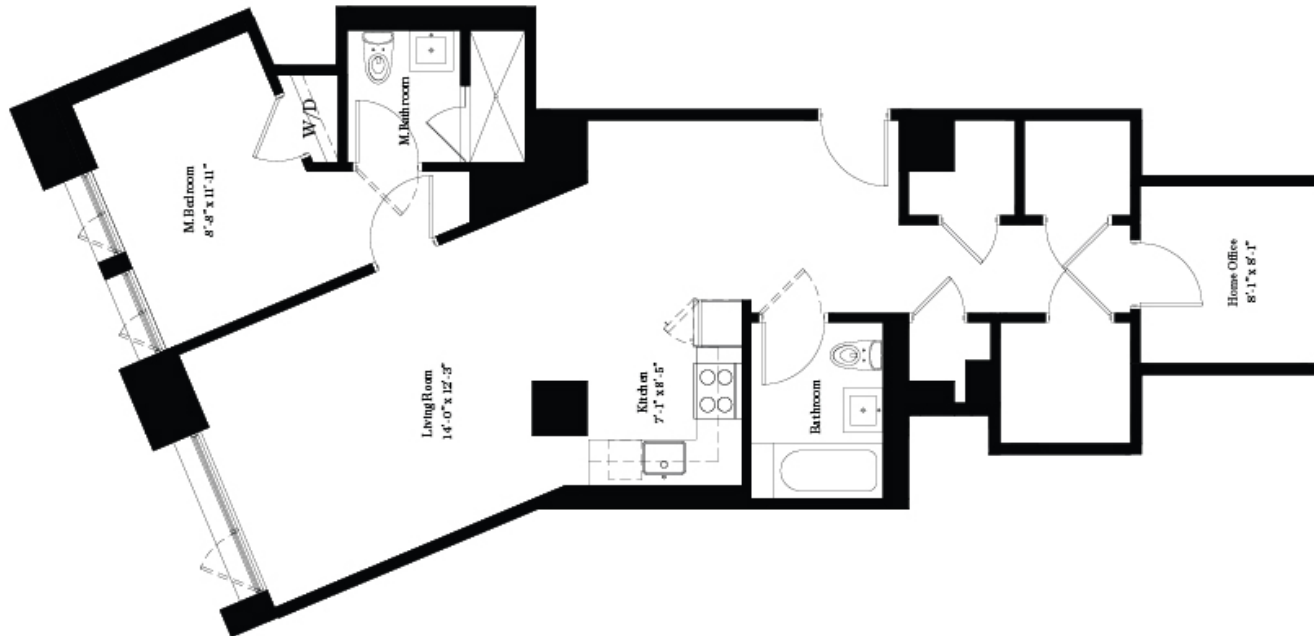

**BROOKLYN 55 HOPE -VINTAGE WILLIAMSBURG- NEW YORK**  
FLOORPLAN - 1 BEDROOM & HOME OFFICE

2ND TO  
5TH FLOOR

BROOKLYN  
**55**  
**HOPE**  
— VINTAGE WILLIAMSBURG —  
NEW YORK

LOFT 208 TO 508 / 976 SF

All information furnished herein is from sources deemed reliable. No representation is made nor is any to be implied as to the accuracy thereof and all information is submitted subject to errors, omissions, change of price, prior lease, or withdrawal without notice. All dimensions are approximate. For exact dimensions, please hire your own architect or engineer.