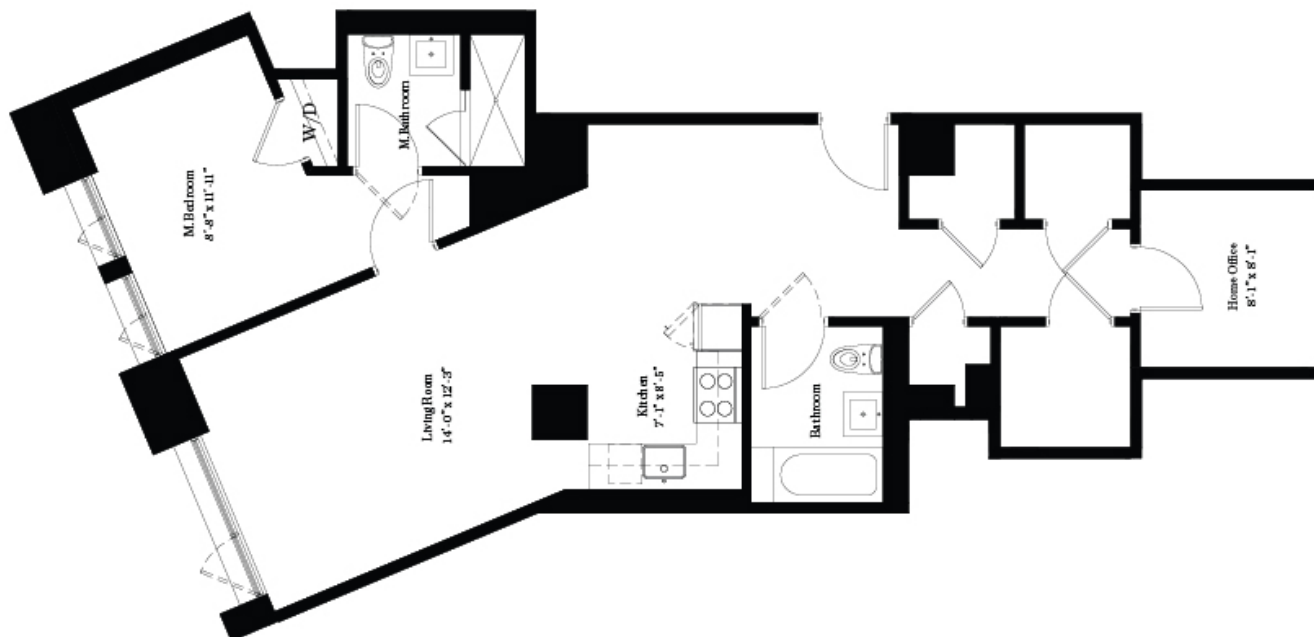

BROOKLYN 55 HOPE -VINTAGE WILLIAMSBURG- NEW YORK

FLOORPLAN - 1 BEDROOM & HOME OFFICE

2ND TO
5TH FLOOR

BROOKLYN
55
HOPE
— VINTAGE WILLIAMSBURG —
NEW YORK

LOFT 208 TO 508 / 976 SF

All information furnished herein is from sources deemed reliable. No representation is made nor is any to be implied as to the accuracy thereof and all information is submitted subject to errors, omissions, change of price, prior lease, or withdrawal without notice. All dimensions are approximate. For exact dimensions, please hire your own architect or engineer.