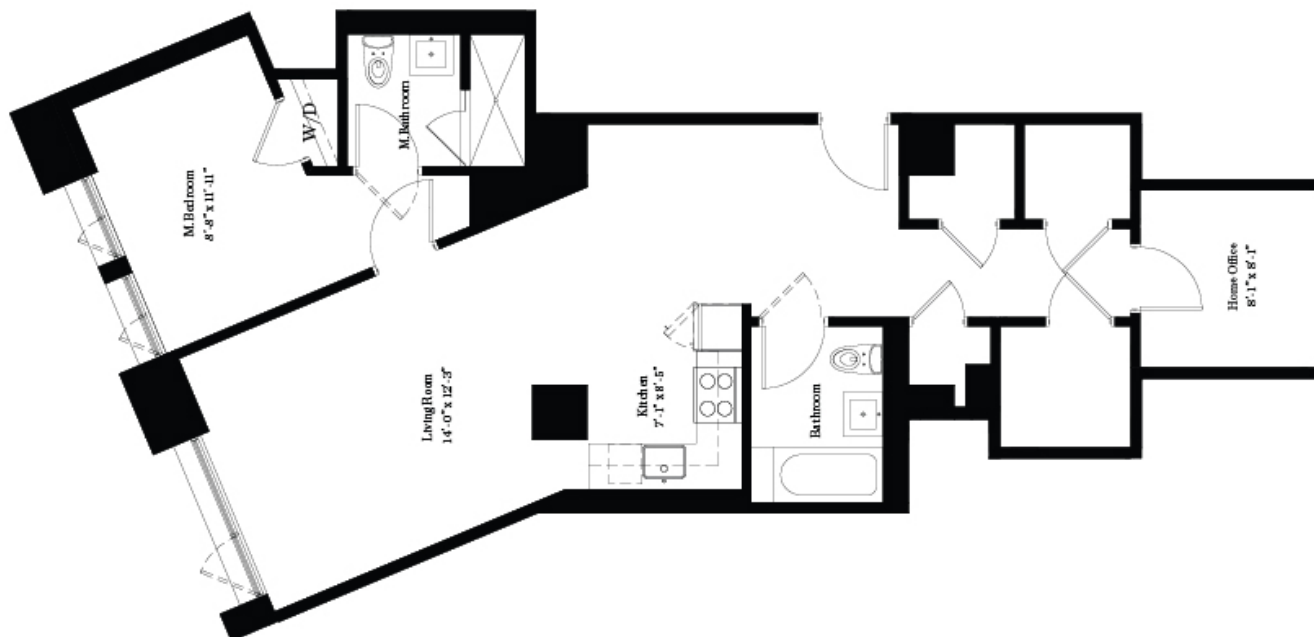

# BROOKLYN 55 HOPE -VINTAGE WILLIAMSBURG- NEW YORK

## FLOORPLAN - 1 BEDROOM & HOME OFFICE

2ND TO  
5TH FLOOR

BROOKLYN  
**55**  
**HOPE**  
— VINTAGE WILLIAMSBURG —  
NEW YORK

LOFT 208 TO 508 / 976 SF

All information furnished herein is from sources deemed reliable. No representation is made nor is any to be implied as to the accuracy thereof and all information is submitted subject to errors, omissions, change of price, prior lease, or withdrawal without notice. All dimensions are approximate. For exact dimensions, please hire your own architect or engineer.