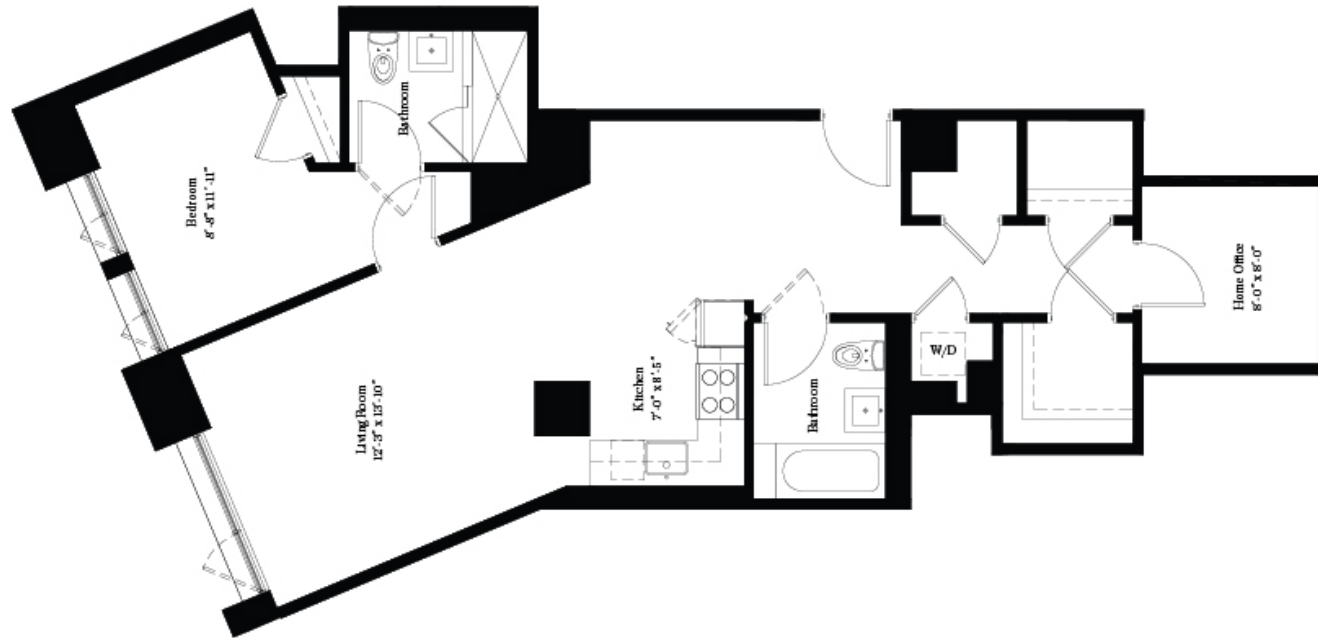

# BROOKLYN 55 HOPE -VINTAGE WILLIAMSBURG- NEW YORK

## FLOORPLAN - 1 BEDROOM & HOME OFFICE

6TH FLOOR

BROOKLYN  
55  
**HOPE**  
— VINTAGE WILLIAMSBURG —  
NEW YORK

LOFT 609 / 974 SF

All information furnished herein is from sources deemed reliable. No representation is made nor is any to be implied as to the accuracy thereof and all information is submitted subject to errors, omissions, change of price, prior lease, or withdrawal without notice. All dimensions are approximate. For exact dimensions, please hire your own architect or engineer.