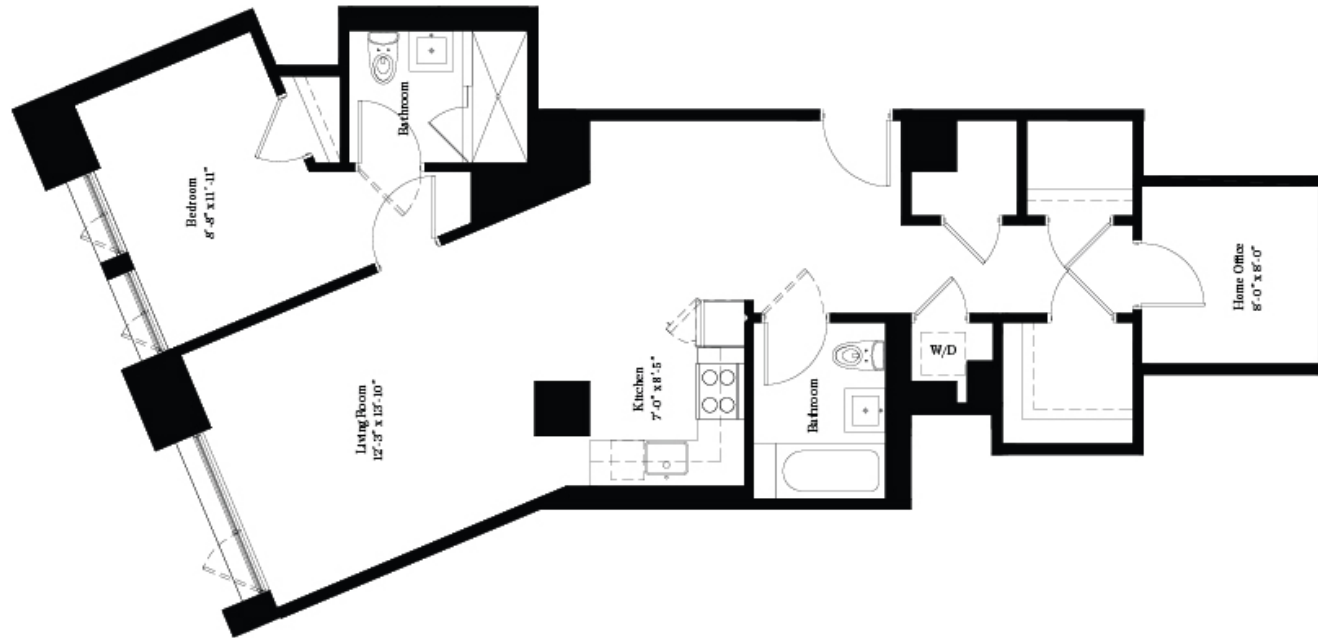

BROOKLYN 55 HOPE -VINTAGE WILLIAMSBURG- NEW YORK
FLOORPLAN - 1 BEDROOM & HOME OFFICE

6TH FLOOR

BROOKLYN
55
HOPE
— VINTAGE WILLIAMSBURG —
NEW YORK

LOFT 609 / 974 SF

All information furnished herein is from sources deemed reliable. No representation is made nor is any to be implied as to the accuracy thereof and all information is submitted subject to errors, omissions, change of price, prior lease, or withdrawal without notice. All dimensions are approximate. For exact dimensions, please hire your own architect or engineer.