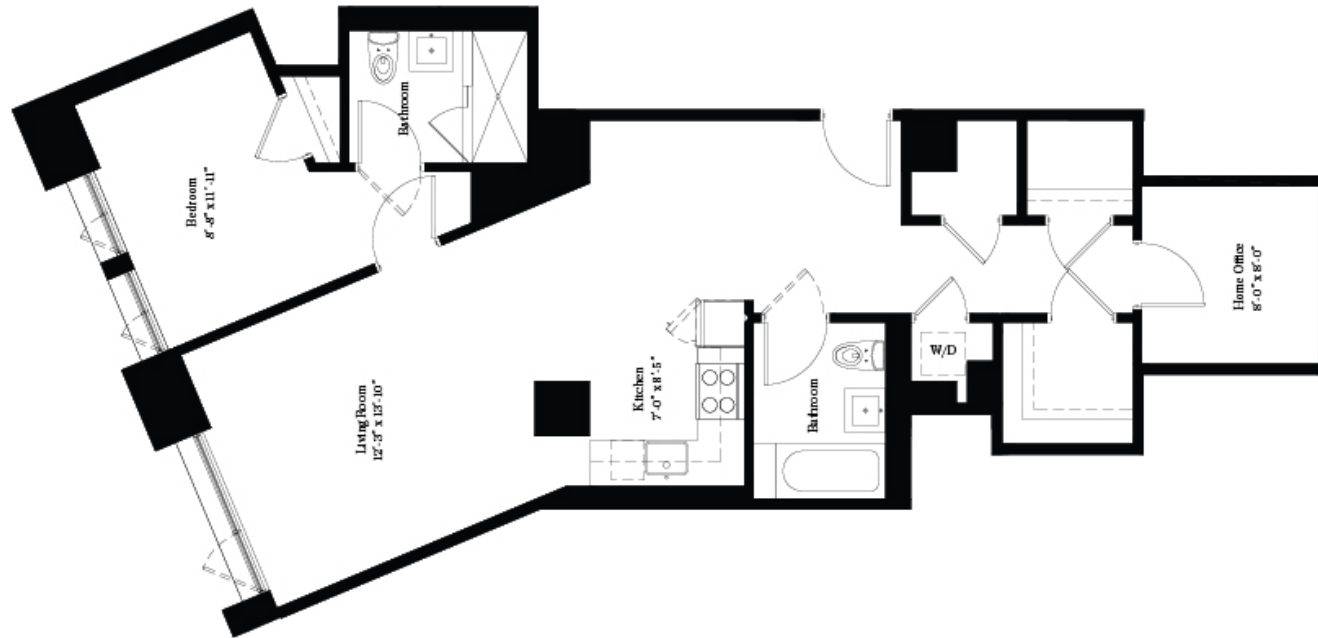

BROOKLYN 55 HOPE -VINTAGE WILLIAMSBURG- NEW YORK

FLOORPLAN - 1 BEDROOM & HOME OFFICE

6TH FLOOR

BROOKLYN
55
HOPE
— VINTAGE WILLIAMSBURG —
NEW YORK

LOFT 609 / 974 SF

All information furnished herein is from sources deemed reliable. No representation is made nor is any to be implied as to the accuracy thereof and all information is submitted subject to errors, omissions, change of price, prior lease, or withdrawal without notice. All dimensions are approximate. For exact dimensions, please hire your own architect or engineer.