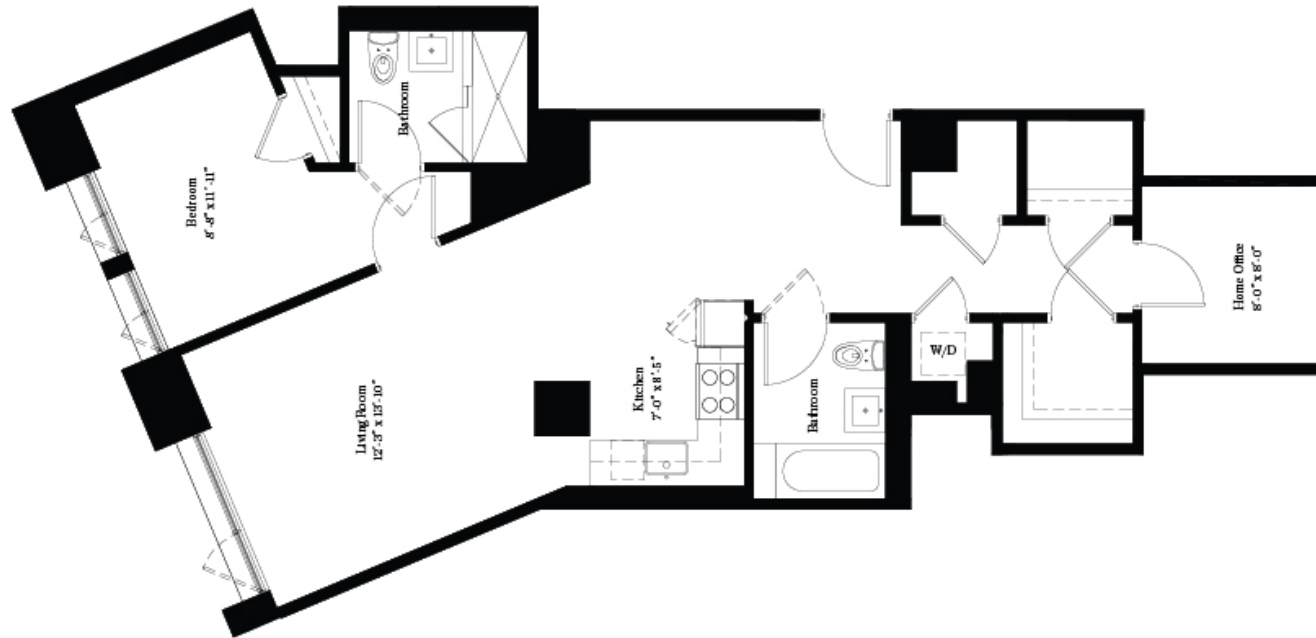

BROOKLYN 55 HOPE -VINTAGE WILLIAMSBURG- NEW YORK

FLOORPLAN - 1 BEDROOM & HOME OFFICE

6TH FLOOR

BROOKLYN
55
HOPE
— VINTAGE WILLIAMSBURG —
NEW YORK

LOFT 609 / 974 SF

All information furnished herein is from sources deemed reliable. No representation is made nor is any to be implied as to the accuracy thereof and all information is submitted subject to errors, omissions, change of price, prior lease, or withdrawal without notice. All dimensions are approximate. For exact dimensions, please hire your own architect or engineer.