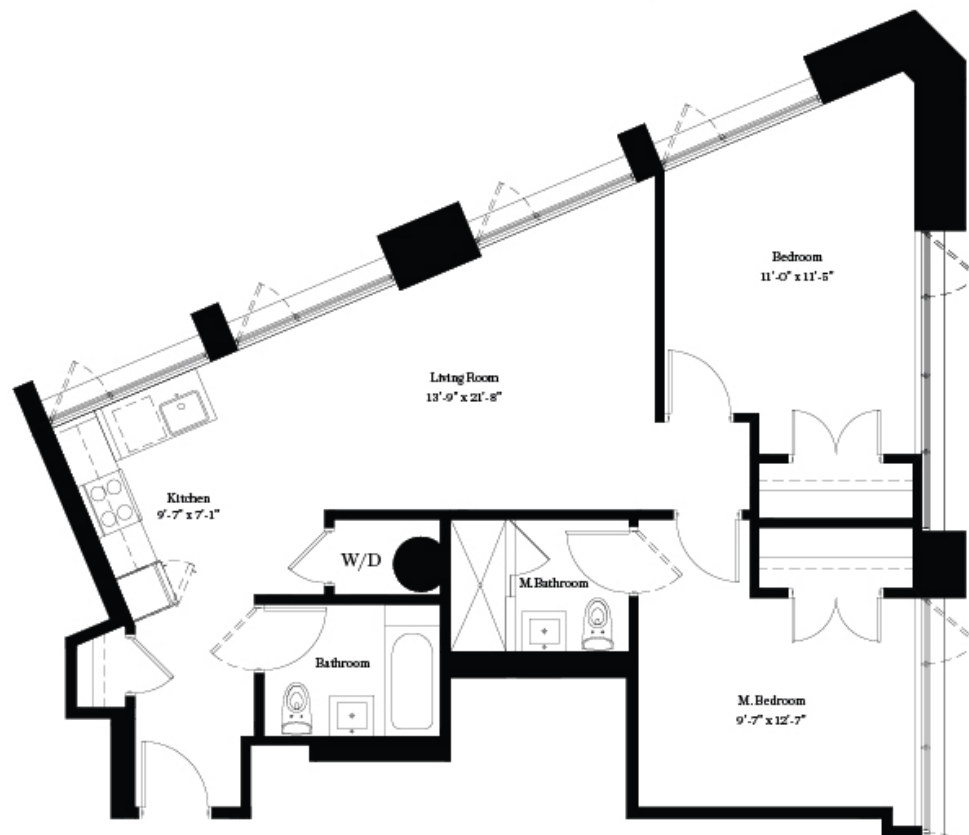

BROOKLYN 55 HOPE - VINTAGE WILLIAMSBURG- NEW YORK

FLOORPLAN - 2 BEDROOMS

2ND TO
5TH FLOOR

BROOKLYN
55
HOPE

— VINTAGE WILLIAMSBURG —

NEW YORK

LOFT 207 TO 507 / 1023 SF

All information furnished herein is from sources deemed reliable. No representation is made nor is any to be implied as to the accuracy thereof and all information is submitted subject to errors, omissions, change of price, prior lease, or withdrawal without notice. All dimensions are approximate. For exact dimensions, please hire your own architect or engineer.