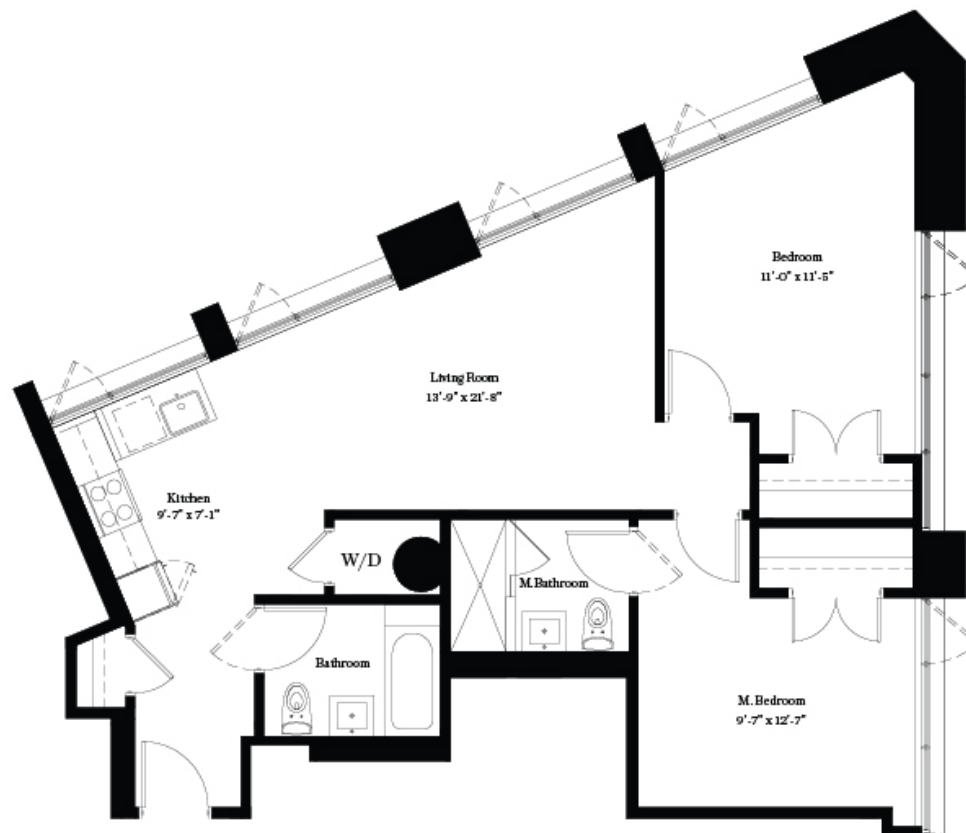

BROOKLYN 55 HOPE - VINTAGE WILLIAMSBURG- NEW YORK

FLOORPLAN - 2 BEDROOMS

2ND TO
5TH FLOOR

BROOKLYN
55
HOPE

— VINTAGE WILLIAMSBURG —

NEW YORK

LOFT 207 TO 507 / 1023 SF

All information furnished herein is from sources deemed reliable. No representation is made nor is any to be implied as to the accuracy thereof and all information is submitted subject to errors, omissions, change of price, prior lease, or withdrawal without notice. All dimensions are approximate. For exact dimensions, please hire your own architect or engineer.