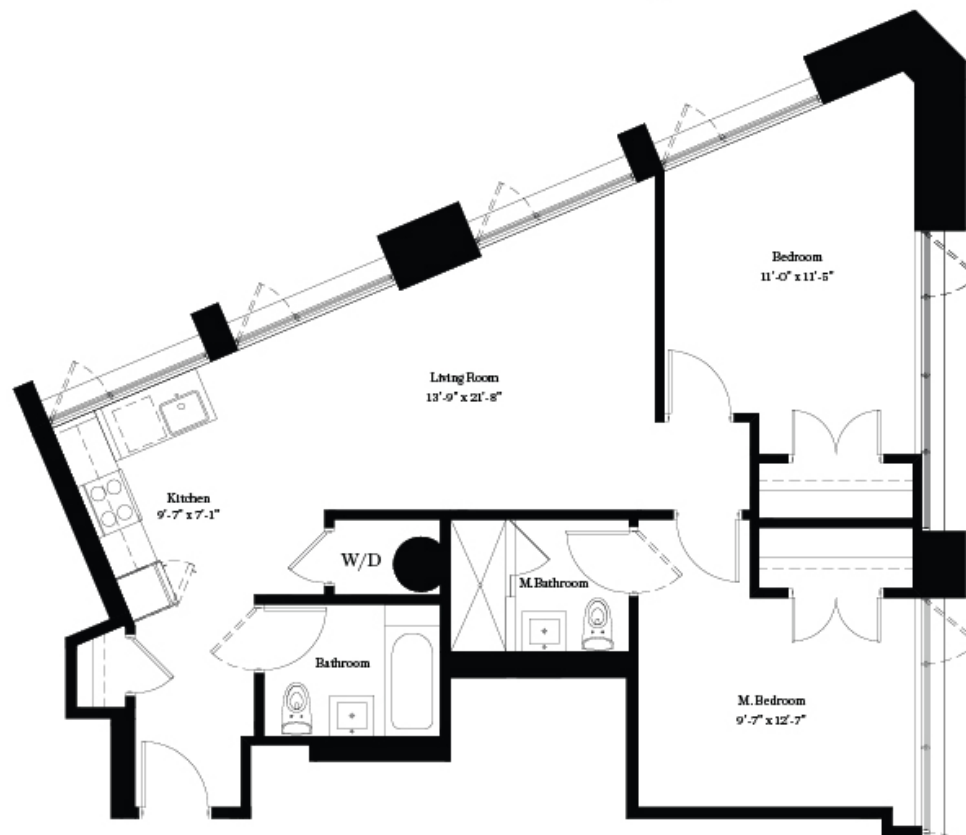

BROOKLYN 55 HOPE - VINTAGE WILLIAMSBURG- NEW YORK

FLOORPLAN - 2 BEDROOMS

2ND TO
5TH FLOOR

BROOKLYN
55
HOPE

— VINTAGE WILLIAMSBURG —

NEW YORK

LOFT 207 TO 507 / 1023 SF

All information furnished herein is from sources deemed reliable. No representation is made nor is any to be implied as to the accuracy thereof and all information is submitted subject to errors, omissions, change of price, prior lease, or withdrawal without notice. All dimensions are approximate. For exact dimensions, please hire your own architect or engineer.