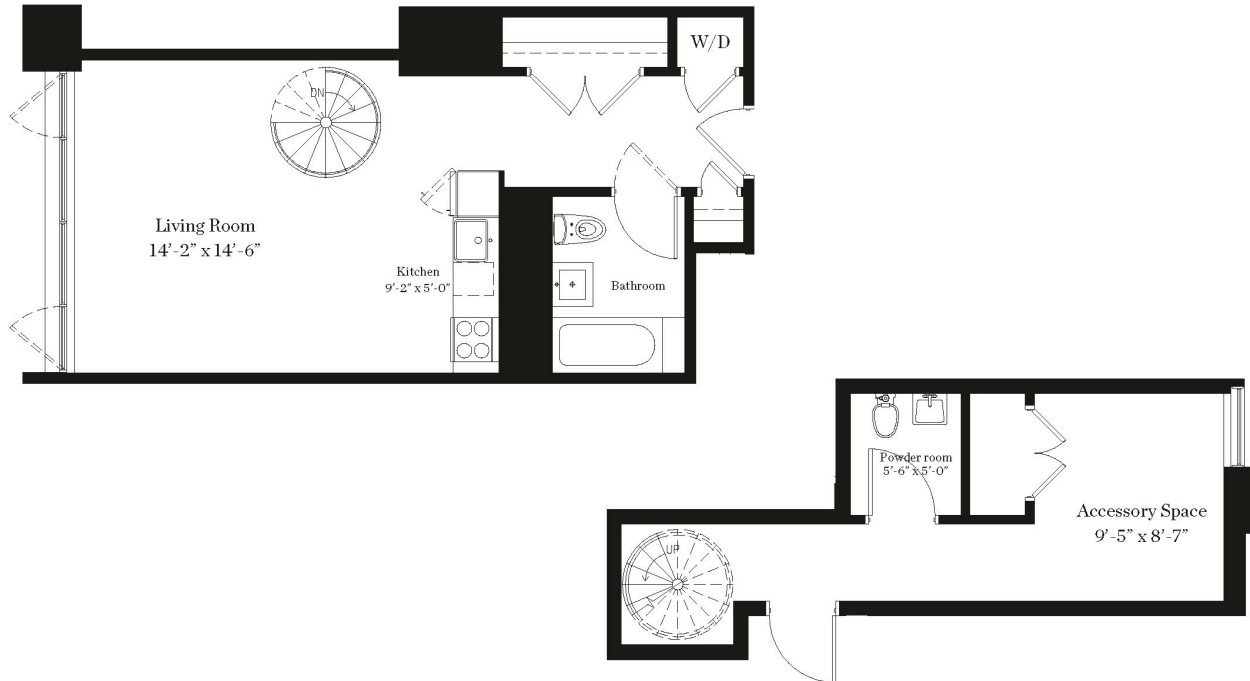

# BROOKLYN 55 HOPE -VINTAGE WILLIAMSBURG- NEW YORK

## FLOORPLAN - DUPLEXES

1ST FLOOR

BROOKLYN  
**55**  
**HOPE**  
 — VINTAGE WILLIAMSBURG —  
 NEW YORK

LOFT 115

- Wide plank oak floors
- White glass counter tops
- Imported Italian chef's-kitchens
- Stainless steel appliances
- 10 ft exposed concrete ceilings
- 8 foot solid core doors
- Spa inspired bathrooms
- Kohler fixtures & Toto toilets
- Washer / Dryers