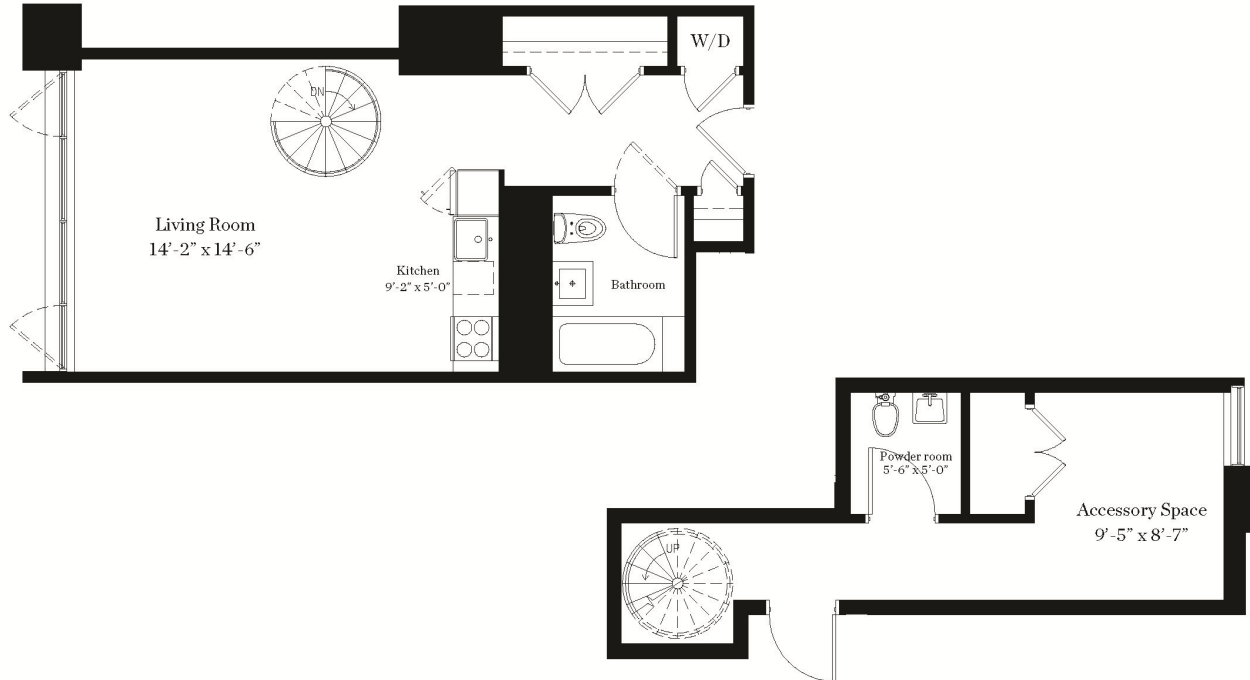

BROOKLYN 55 HOPE -VINTAGE WILLIAMSBURG- NEW YORK

FLOORPLAN - DUPLEXES

1ST FLOOR

BROOKLYN
55
HOPE
 — VINTAGE WILLIAMSBURG —
 NEW YORK

LOFT 115

- Wide plank oak floors
- White glass counter tops
- Imported Italian chef's-kitchens
- Stainless steel appliances
- 10 ft exposed concrete ceilings
- 8 foot solid core doors
- Spa inspired bathrooms
- Kohler fixtures & Toto toilets
- Washer / Dryers