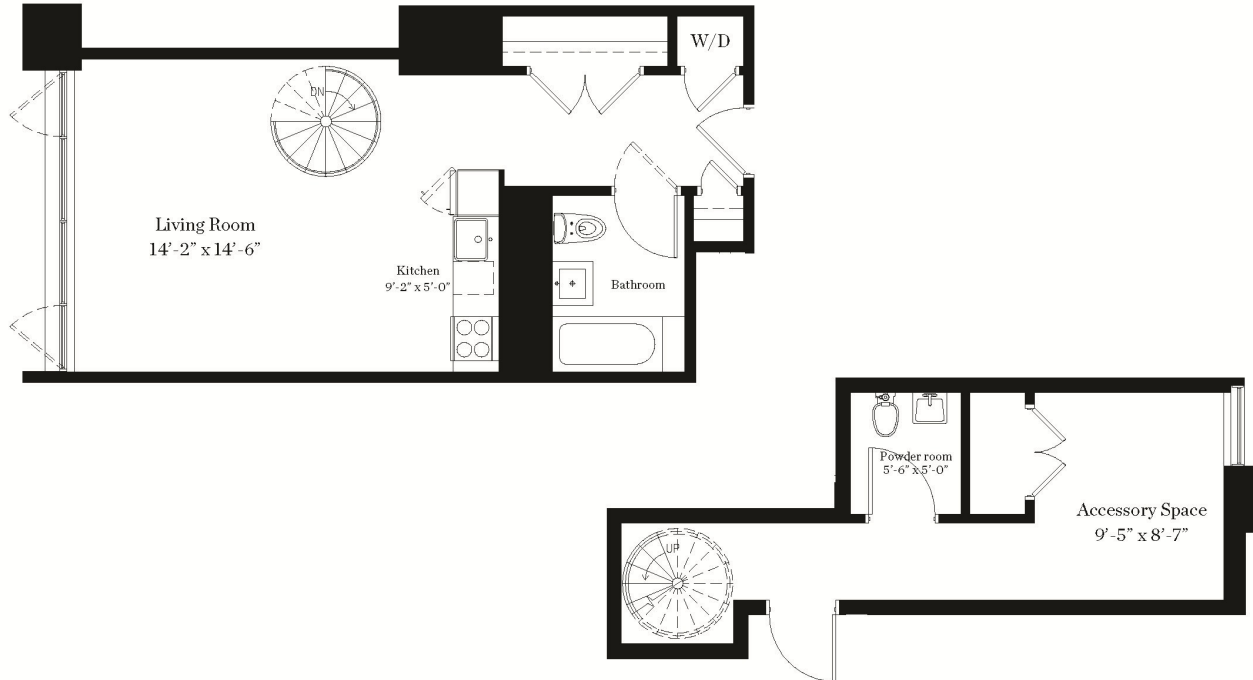

BROOKLYN 55 HOPE -VINTAGE WILLIAMSBURG- NEW YORK

FLOORPLAN - DUPLEXES

1ST FLOOR

BROOKLYN
55
HOPE
 — VINTAGE WILLIAMSBURG —
 NEW YORK

LOFT 115

- Wide plank oak floors
- White glass counter tops
- Imported Italian chef's-kitchens
- Stainless steel appliances
- 10 ft exposed concrete ceilings
- 8 foot solid core doors
- Spa inspired bathrooms
- Kohler fixtures & Toto toilets
- Washer / Dryers