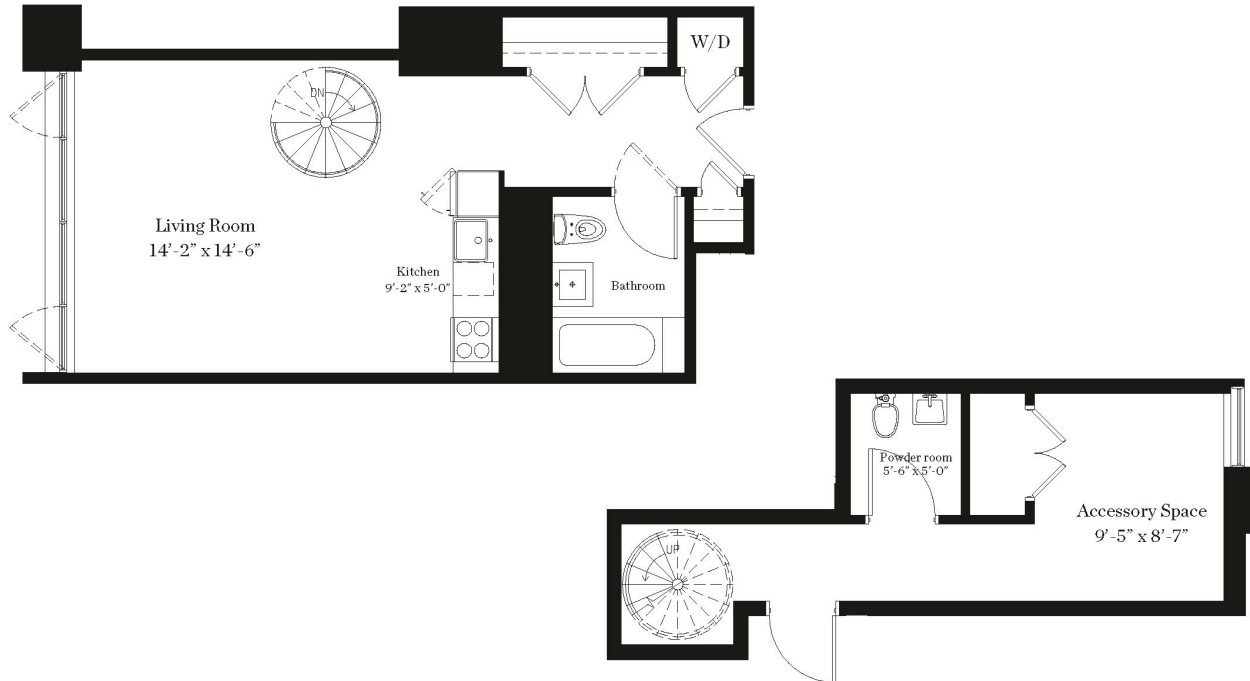

BROOKLYN 55 HOPE -VINTAGE WILLIAMSBURG- NEW YORK

FLOORPLAN - DUPLEXES

1ST FLOOR

BROOKLYN
55
HOPE
— VINTAGE WILLIAMSBURG —
NEW YORK

LOFT 115

- Wide plank oak floors
- White glass counter tops
- Imported Italian chef's-kitchens
- Stainless steel appliances
- 10 ft exposed concrete ceilings
- 8 foot solid core doors
- Spa inspired bathrooms
- Kohler fixtures & Toto toilets
- Washer / Dryers

All information furnished herein is from sources deemed reliable. No representation is made nor is any to be implied as to the accuracy thereof and all information is submitted subject to errors, omissions, change of price, prior lease, or withdrawal without notice. All dimensions are approximate. For exact dimensions, please hire your own architect or engineer.