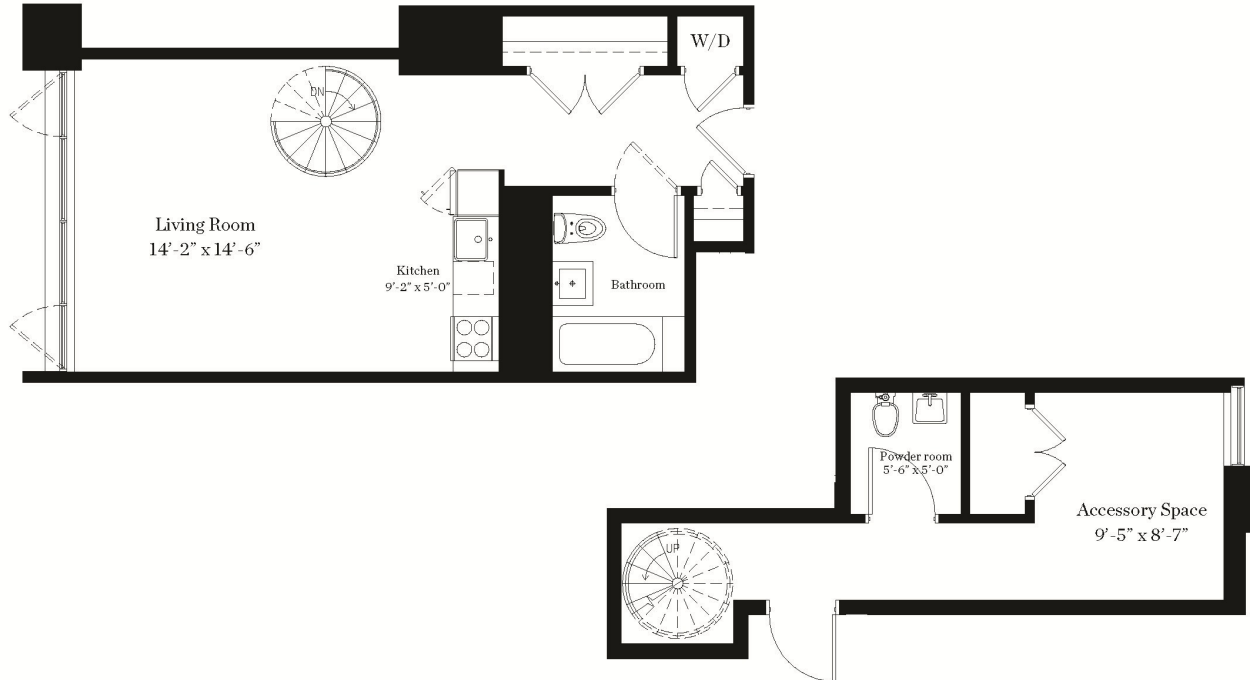

# BROOKLYN 55 HOPE -VINTAGE WILLIAMSBURG- NEW YORK

## FLOORPLAN - DUPLEXES

1ST FLOOR

BROOKLYN  
**55**  
**HOPE**  
 — VINTAGE WILLIAMSBURG —  
 NEW YORK

LOFT 115

- Wide plank oak floors
- White glass counter tops
- Imported Italian chef's-kitchens
- Stainless steel appliances
- 10 ft exposed concrete ceilings
- 8 foot solid core doors
- Spa inspired bathrooms
- Kohler fixtures & Toto toilets
- Washer / Dryers