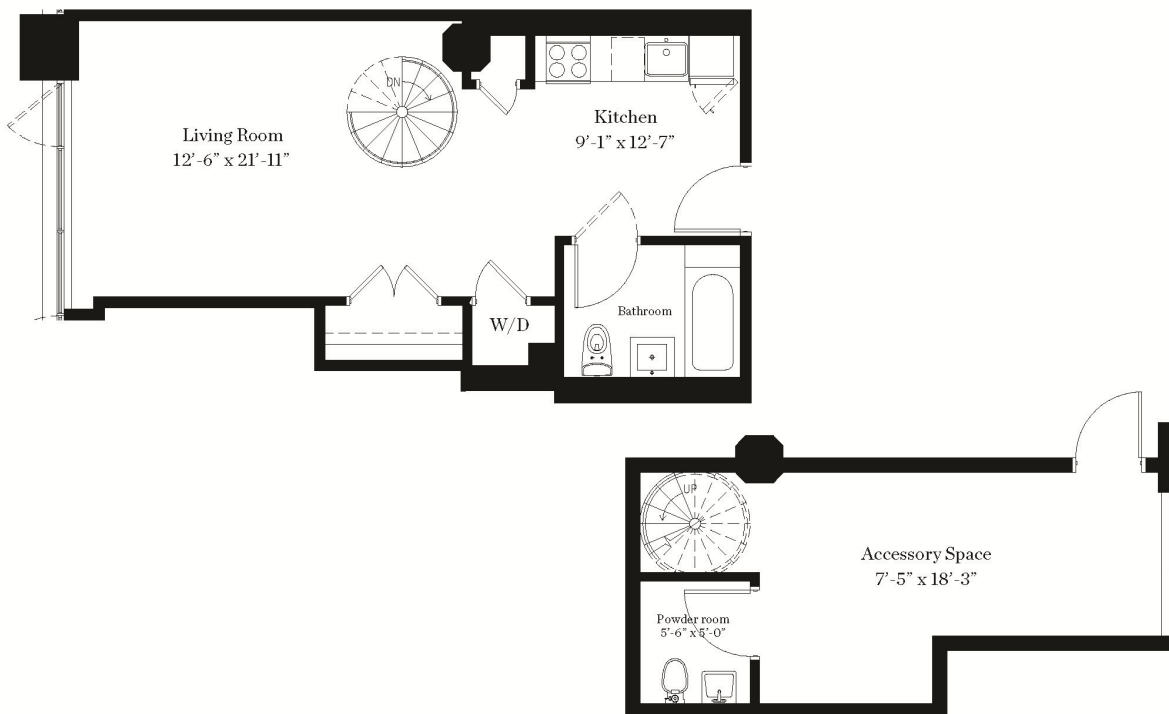

BROOKLYN 55 HOPE -VINTAGE WILLIAMSBURG- NEW YORK

FLOORPLAN - DUPLEXES

1ST FLOOR

BROOKLYN
55
HOPE
— VINTAGE WILLIAMSBURG —
NEW YORK

LOFT 113

- Wide plank oak floors
- White glass counter tops
- Imported Italian chef's-kitchens
- Stainless steel appliances
- 10 ft exposed concrete ceilings
- 8 foot solid core doors
- Spa inspired bathrooms
- Kohler fixtures & Toto toilets
- Washer / Dryers