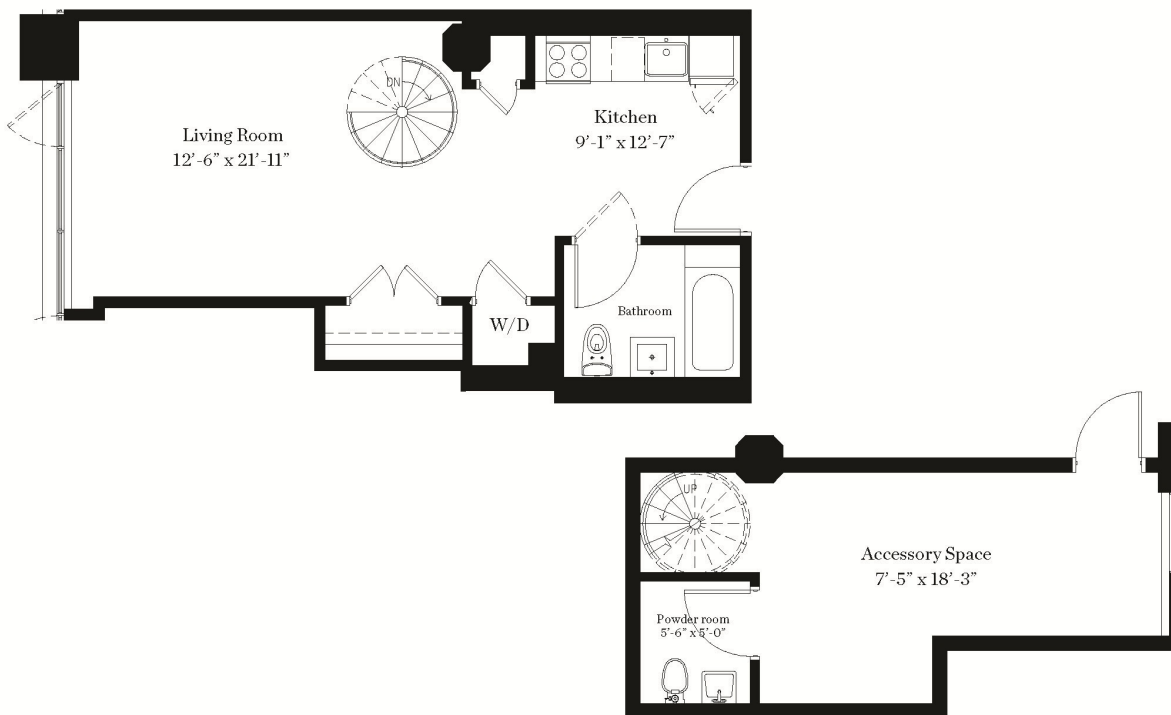

BROOKLYN 55 HOPE -VINTAGE WILLIAMSBURG- NEW YORK

FLOORPLAN - DUPLEXES

1ST FLOOR

BROOKLYN
55
HOPE
— VINTAGE WILLIAMSBURG —
NEW YORK

LOFT 113

- Wide plank oak floors
- White glass counter tops
- Imported Italian chef's-kitchens
- Stainless steel appliances
- 10 ft exposed concrete ceilings
- 8 foot solid core doors
- Spa inspired bathrooms
- Kohler fixtures & Toto toilets
- Washer / Dryers