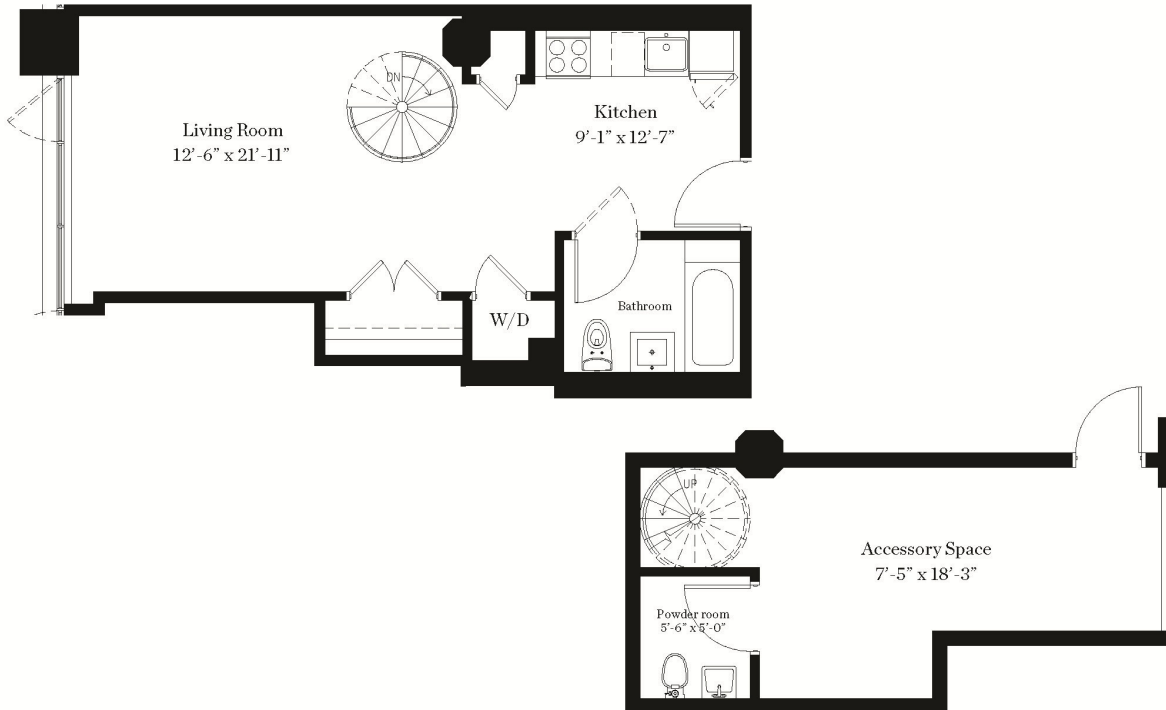

BROOKLYN 55 HOPE -VINTAGE WILLIAMSBURG- NEW YORK

FLOORPLAN - DUPLEXES

1ST FLOOR

BROOKLYN
55
HOPE
— VINTAGE WILLIAMSBURG —
NEW YORK

LOFT 113

- Wide plank oak floors
- White glass counter tops
- Imported Italian chef's-kitchens
- Stainless steel appliances
- 10 ft exposed concrete ceilings
- 8 foot solid core doors
- Spa inspired bathrooms
- Kohler fixtures & Toto toilets
- Washer / Dryers