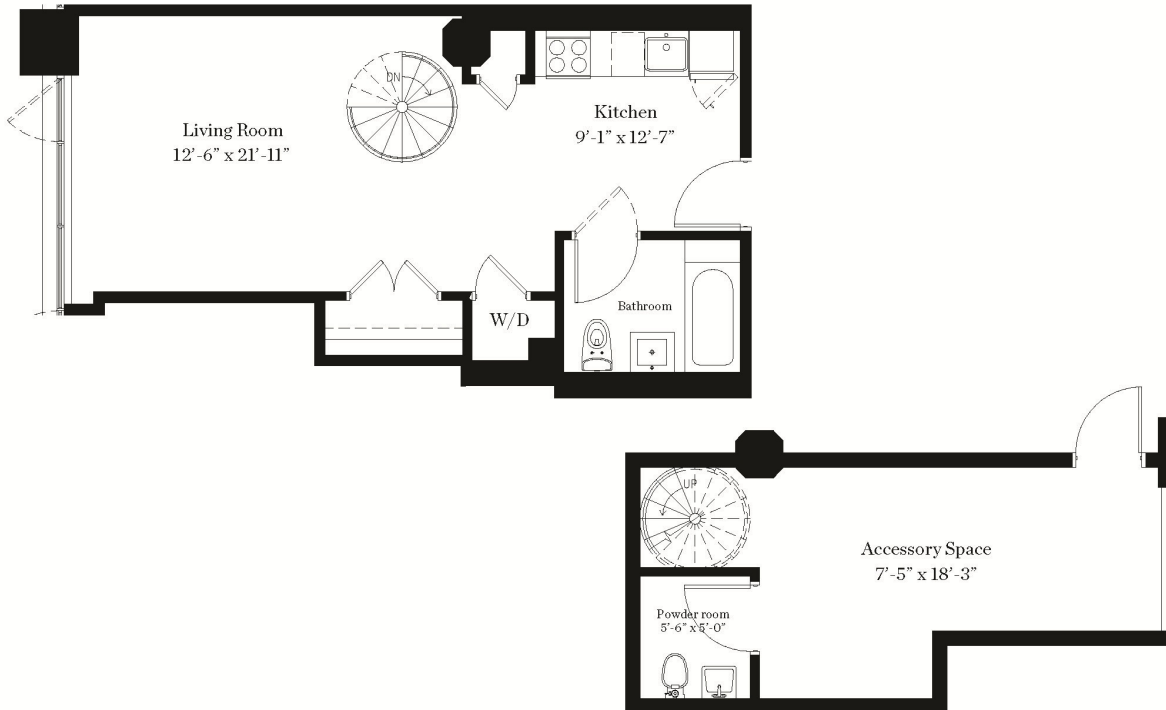

BROOKLYN 55 HOPE -VINTAGE WILLIAMSBURG- NEW YORK

FLOORPLAN - DUPLEXES

1ST FLOOR

BROOKLYN
55
HOPE
 — VINTAGE WILLIAMSBURG —
 NEW YORK

LOFT 113

- Wide plank oak floors
- White glass counter tops
- Imported Italian chef's-kitchens
- Stainless steel appliances
- 10 ft exposed concrete ceilings
- 8 foot solid core doors
- Spa inspired bathrooms
- Kohler fixtures & Toto toilets
- Washer / Dryers