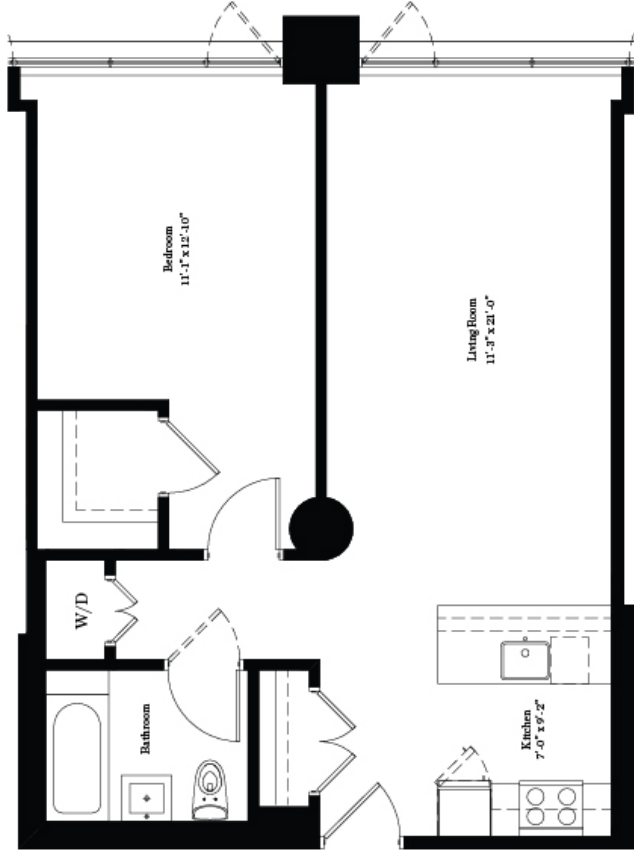

BROOKLYN 55 HOPE - VINTAGE WILLIAMSBURG- NEW YORK
FLOORPLAN - 1 BEDROOM

BROOKLYN

55

HOPE

— VINTAGE WILLIAMSBURG —

LOFT 204 TO 504 / 742 SF

2ND TO
5TH FLOOR

NEW YORK